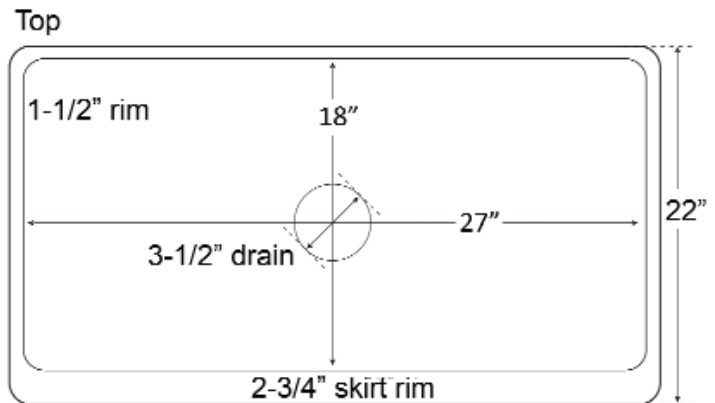

**30" ADRIANO SINGLE
BOWL FARMER SINK**

Cat. No
FSSSB2004-SS

W: 30"
D: 22"
H: 9-1/2"

Features:

- ▶ Solid 16 gauge, 304 grade metal construction
- ▶ Tight radius corners
- ▶ Easy maintenance with matte finish
- ▶ Rim width is 1-1/2"
- ▶ Drain is 3-1/2"

Compliance Certification
Meets or exceeds the following
specifications: ASME
A112.19.3-2001 for Stainless Steel.

***Please do NOT cut hole without
template or actual product.**

Interior Dimensions:

Basin Interior: 27" W x 18" D
Basin Depth: 8-3/4"

Dimensions of fixture are nominal and may vary within the range of tolerances established by ANSI Standard A112.19.2. Dimensions and specifications subject to change without notice.