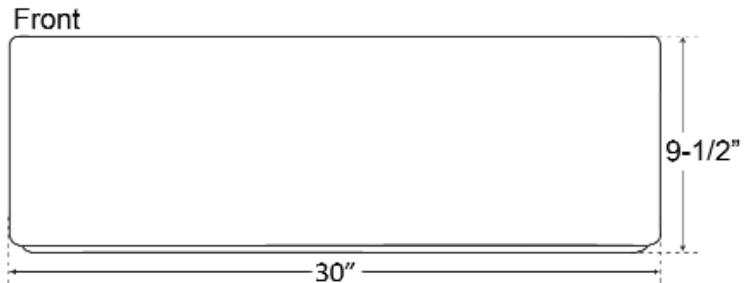

**30" ADRIANO SINGLE
BOWL FARMER SINK**

Cat. No
FSSSB2004-SS

W: 30"
D: 22"
H: 9-1/2"

Features:

- ▶ Solid 16 gauge, 304 grade metal construction
- ▶ Tight radius corners
- ▶ Easy maintenance with matte finish
- ▶ Rim width is 1-1/2"
- ▶ Drain is 3-1/2"

Compliance Certification
Meets or exceeds the following
specifications: ASME
A112.19.3-2001 for Stainless Steel.

***Please do NOT cut hole without
template or actual product.**

Interior Dimensions:

Basin Interior: 27" W x 18" D
Basin Depth: 8-3/4"