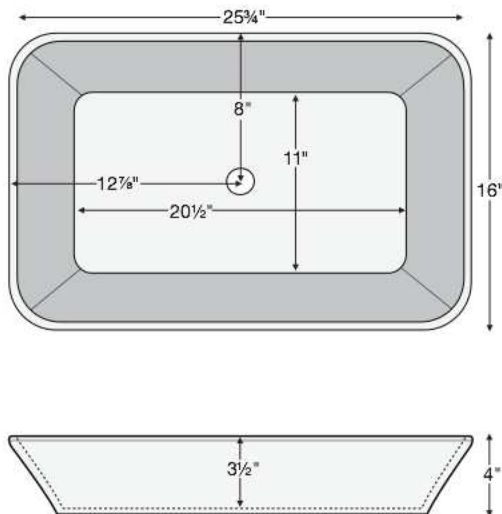

Addison

Part # - MTCS-739

25.75" x 16" x 4"

Installation: vessel-style

Lead Time - 10 Business Days

PRICING AND OPTIONS

Part # MTCS-739 \$926

STANDARD COLORS / FINISH - White or Biscuit; matte finish

NOTE: Measurements are ±1/2" and are subject to change without notice. Data herein supersedes all previous prior to publication date indicated below.