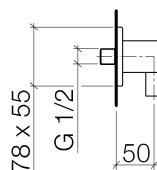

Bath & Spa

**LULU Wall elbow, 1/2"**

Article number: 28450710

**Product specifications**

28.450.710-FF

**Surfaces**

- chrome 28450710-00
- matt platinum 28450710-06

**Exploded assembly drawing**

**Order quantity**

<b>No.</b>	<b>Article number</b>	<b>Name</b>	<b>Installation quantity</b>
1	09160101490	ring	1
2	09230104090	back-flow preventer	1
3	09240311690	nipple	1
4	09141000890	seal	1
5	09141004690	seal	1
6	09303005490	screw	1
7	09311102690	pin	1
8	092771002ff	rosette	1
9	091103026ff	connection	1
10	09311100490	pin	1
11	09141007790	seal	1
12	09240310790	nipple	1
13	092102069ff	cover	1