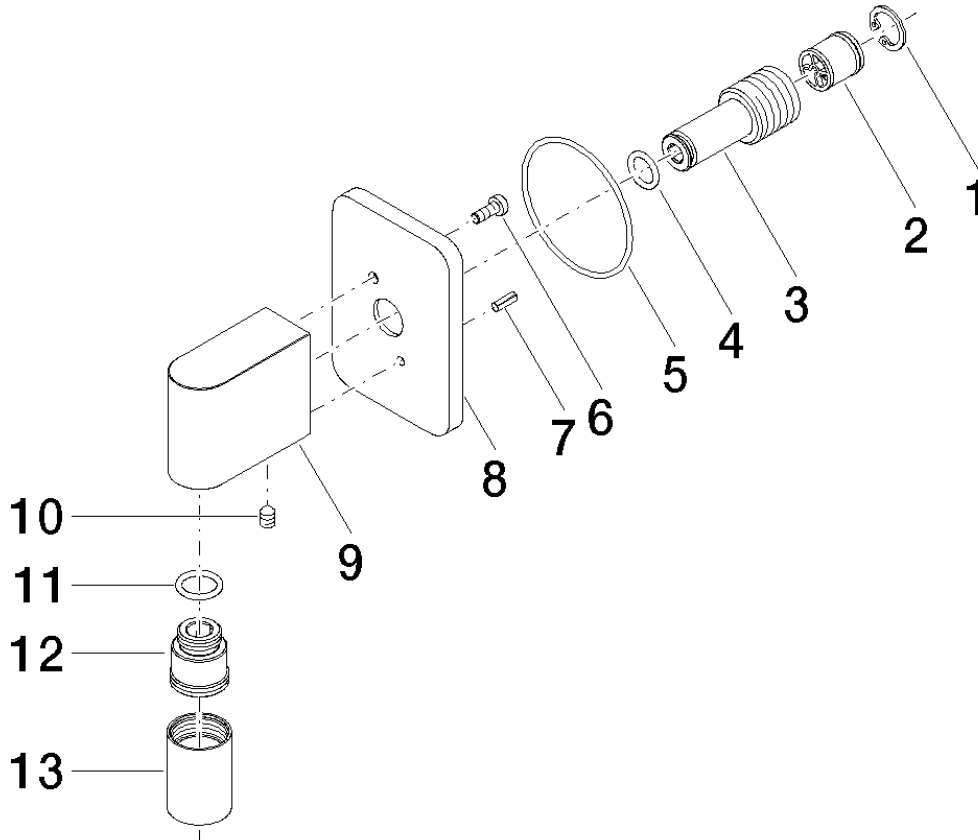

Bath & Spa

**LULU Wall elbow, 1/2"**

Article number: 28450710

**Product specifications**

28.450.710-FF

**Surfaces**

- chrome 28450710-00
- matt platinum 28450710-06

**Exploded assembly drawing**

**Order quantity**

<b>No.</b>	<b>Article number</b>	<b>Name</b>	<b>Installation quantity</b>
1	09160101490	ring	1
2	09230104090	back-flow preventer	1
3	09240311690	nipple	1
4	09141000890	seal	1
5	09141004690	seal	1
6	09303005490	screw	1
7	09311102690	pin	1
8	092771002ff	rosette	1
9	091103026ff	connection	1
10	09311100490	pin	1
11	09141007790	seal	1
12	09240310790	nipple	1
13	092102069ff	cover	1