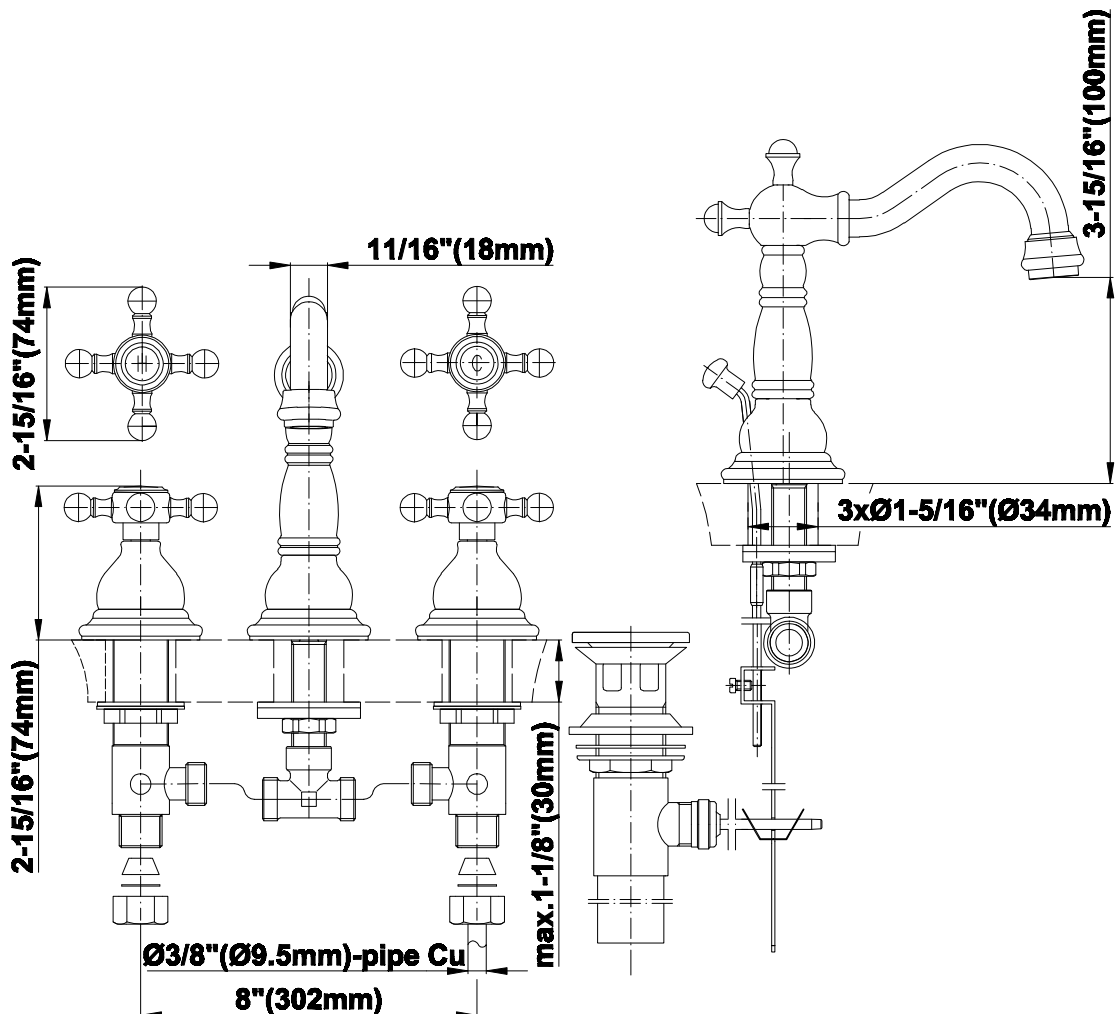

G-2500-C2

Canterbury & Nantucket Collections
Widespread Lavatory Faucet

Product Features

- Installs on 8" centers
- Aerated flow rate ~ 2.2 gpm @ 60 psi
- Includes pop-up drain assembly w/lift rod and overflow

- Decorative trap G-9970-**
- Water-saving aerator G-9300

Warranty

- Limited lifetime warranty

For complete warranty information go to www.graff-faucets.com/en-nam/warranty

The measurements shown are for reference only. Products and specifications shown are subject to change without notice. Revised 07/2012.