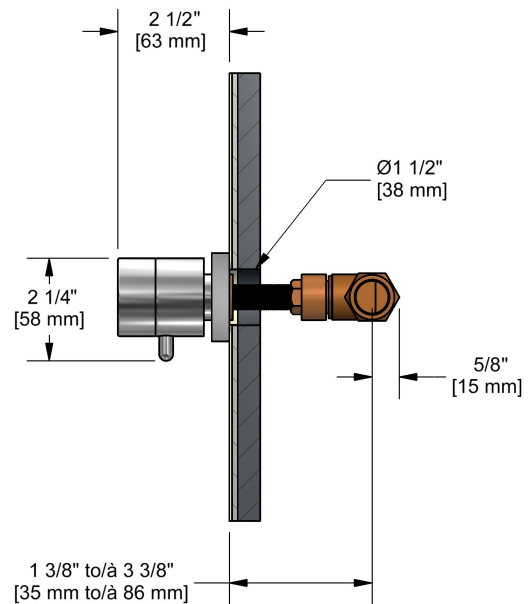

1/2" shut-off valve
TQ20XX

Specifications

Descriptions

- 1/2" inlet female NPT
- 1/2" ceramic cartridge

Available colors

- C : Chrome
- BN : Brushed nickel (PVD)

Cartridges

- 401-451

Certifications

- CSA B125.1
- ASME A112.18.1
- CMR248 Approval

Sizes, models and finishes may differ from those presented.

Warranty

The Riobel inc. product carries a limited LIFETIME warranty on the finish Chrome, Gold (PVD), Brushed nickel (PVD), Night brushed (PVD), Polished nickel (PVD) and all working parts and is guaranteed from the initial date of purchase against all manufacturing defects. Other finished 1 year.