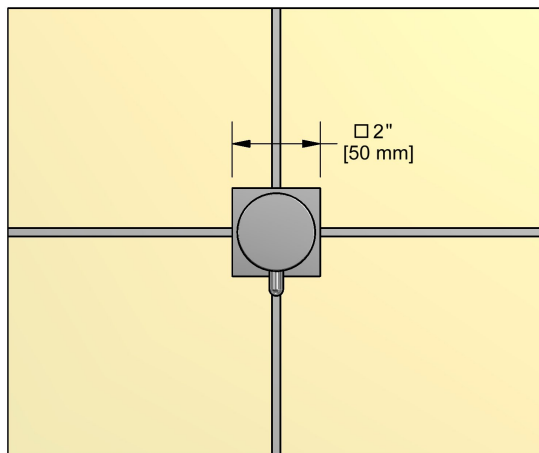

Sizes, models and finishes may differ from those presented.

Warranty

The Riobel inc. product carries a limited LIFETIME warranty on the finish Chrome, Gold (PVD), Brushed nickel (PVD), Night brushed (PVD), Polished nickel (PVD) and all working parts and is guaranteed from the initial date of purchase against all manufacturing defects. Other finished 1 year.

Customer Service

Ontario, West Canada : 888-287-5354 Quebec, Maritimes, United States : 866-473-8442