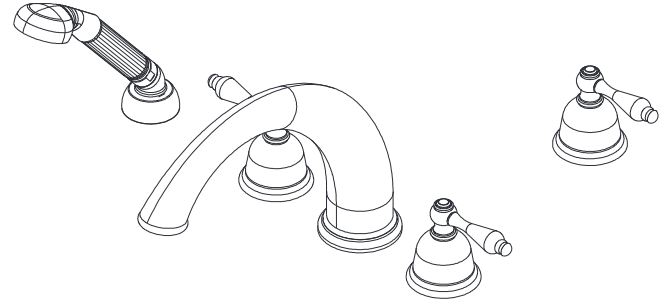

ANNABELLA

Roman Tub with Handshower Deck Trim

3-807C

Features

- Solid brass construction
- ADA compliant traditional lever handles
- 4-7/8" (12.4 cm) spout height at outlet
- 9-7/16" (24.0 cm) spout reach (c-c)
- Intended for use with Newport Brass rough valve kit (Required Accessory) which incorporates the following:
 - Brass valve bodies and quick-connect spout fitting
 - Quarter-turn washerless ceramic disc 3/4" valve cartridges
 - Diverter valve and hoses as needed for handshower

Required Accessory:

Trim, above, and Rough Valve Kit, below, must both be specified.

Application	Roman Tub			Roman Tub with Handshower					
	Hot Valve	Cold Valve	Spout Quick-Connect Fitting	Hot Valve	Cold Valve	Spout Quick-Connect Fitting	Poly-Braided Hose	Handshower Diverter	H/S Flange Hardware
Inlet/Outlet Size	3/4"	3/4"	3/4"	3/4"	3/4"	3/4"	1/2"	3/4" / 1/2"	-
Part Number	<input type="checkbox"/> 1-506			<input type="checkbox"/> 1-507					
Image									

Product Specification:

Add "Color / Finish" suffix to Tub Deck Trim model number, below.

The Roman Tub with Handshower Deck Trim shall be made of solid brass construction. Roman Tub with Handshower Deck Trim shall incorporate ADA compliant traditional lever handles. Product shall incorporate a 4-7/8" (12.4 cm) spout height at outlet and a 9-7/16" (24.0 cm) spout reach (c-c). Rough valve kit shall incorporate brass valve bodies with quarter-turn washerless ceramic disc 3/4" valve cartridges, a quick-connect spout fitting and a diverter valve with hoses as needed for handshower. Roman Tub with Handshower Deck Trim shall be Newport Brass Model 3-807C/____ and Newport Brass rough valve kit shall be 1-507.