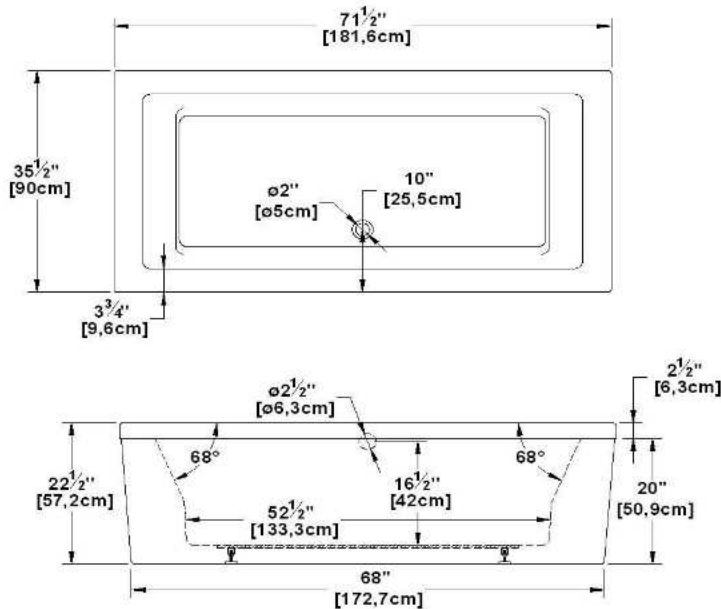

Noble Freestanding

Product code : **NO72FS**

Draft revision : **20121026082330**

External dimensions : **72" x 35,5" x 23,5" [182,9 cm x 90,2 cm x 59,7 cm]**

Serie : **freestand**

Seats : **2**

2012 catalog page : **24**

Lumbar support : **yes**

Arm rests : **no**

Low-profile available : **no**

Also available in DECKMOUNT

Draft and specs

Specifications	
Capacity :	61 IMP Gal. / 79,6 US Gal. / 277,3 liters
AeroMassage™ :	Easy Clean™ air jets
Super AeroMassage™ :	AeroMassage™ + 12 Easy Clean™ air jets
Dynamic Turbo™ :	unavailable
Confort Air™ :	unavailable
Characteristics :	n/a

Remarks	
*all measures have a precision of ± 1/4" (0,63cm)	
*internal dimensions taken at 4" (10cm) from bath bottom	
*capacity is measured by filling the soaker to 1-1/2" under the overflow	
*textured skirt available on all freestand products	
*shelf height is 3/4" on all "low-profile" models	