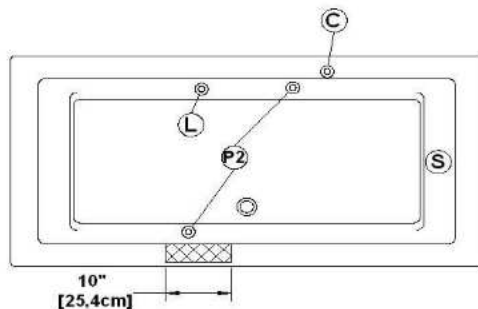

Options and installation

*accessories and decorative lines positions are approximative

Additional(s) note(s) :

Over-flow must be installed with flexible piping. Available in white only. When ordered with AeroMassage™ or Super AeroMassage™, blower must be relocated. Keypad not installed when ordered with remote control.

*It is possible that faucets may be installed elsewhere on the product. Verify, directly on the product, that there are no conflicting parts before drilling.

IMPORTANT NOTE : Specifications, dimensions and models are subject to change.

Visit our website <http://www.oceania-attitude.com> to access up-to-date dimensions and informations. In all cases, information on the website is the most up-to-date. Dimensions may vary slightly. To ensure proper fit, mesurements must be taken on the product directly.

Legend					
(S)	Blower	(L)	Mood light	(C)	Keypad
(P1)	Pump	(P2)	Grab bar		
X	Recommended faucets drilling location*				
--- Deck cut-out line					

Available models	
Model	Availability
Soaker alone	x
Confort Air™	
AeroMassage™	x
Super AeroMassage™	x
Dynamic Turbo™ (not available in the U.S.)	
Dynamic Turbo™ + AeroMassage™	
Dynamic Turbo™ + Super AeroMassage™	

Available recommended options	
Front skirt :	Included (Freestanding)
Recommended drain :	WOCOSB
Tiling flanges :	unavailable
Floating controller :	available

Head office

591, avenue des Entreprises
Thetford Mines, Quebec
CANADA G6H 4B2

Phone numbers

No-charge : 1-877-332-4224
Fax : 1-866-460-4334

Internet

Web : <http://www.oceania-attitude.com>
Email : info@oceaniabaths.com