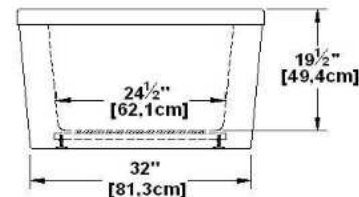

Noble Freestanding

Product code : **NO72FS**

Draft revision : **20121026082330**

External dimensions : **72" x 35,5" x 23,5" [182,9 cm x 90,2 cm x 59,7 cm]**

Serie : **freestand**

Seats : **2**

2012 catalog page : **24**

Lumbar support : **yes**

Arm rests : **no**

Low-profile available : **no**

Also available in DECKMOUNT

Draft and specs

Specifications	
Capacity :	61 IMP Gal. / 79,6 US Gal. / 277,3 liters
AeroMassage™ :	Easy Clean™ air jets
Super AeroMassage™ :	AeroMassage™ + 12 Easy Clean™ air jets
Dynamic Turbo™ :	unavailable
Confort Air™ :	unavailable
Characteristics :	n/a

Remarks	
*all measures have a precision of ± 1/4" (0,63cm)	
*internal dimensions taken at 4" (10cm) from bath bottom	
*capacity is measured by filling the soaker to 1-1/2" under the overflow	
*textured skirt available on all freestand products	
*shelf height is 3/4" on all "low-profile" models	