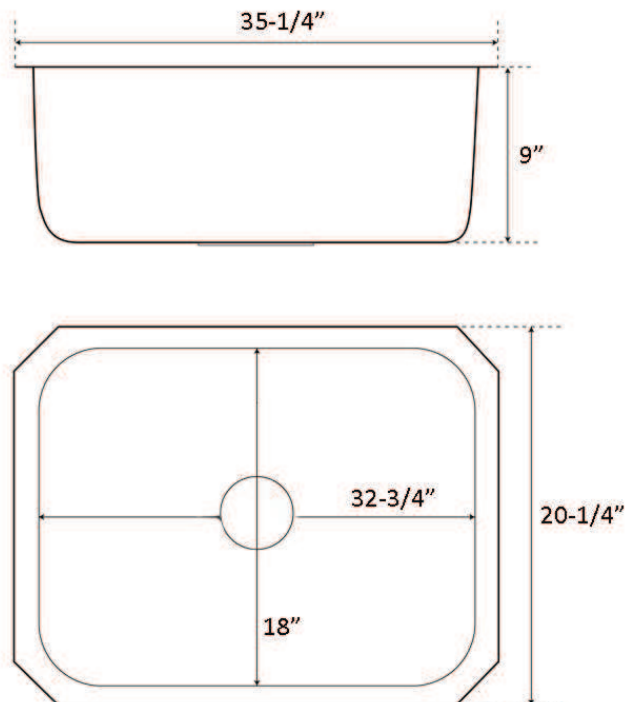

**36" ROCIO SINGLE BOWL
UNDERMOUNT SINK**

Cat. No
KSCSB3044-AC

W: 35-1/4"

D: 20-1/4"

H: 9"

Features:

- ▶ Constructed of solid 16 gauge copper
- ▶ Smooth and flat 1" rim
- ▶ Sink bowl has no internal welds
- ▶ Rounded interior corners easy for cleaning
- ▶ Sink bottom angled to drainage
- ▶ Hand polished finish
- ▶ Accommodates 3-1/2" drain
- ▶ Drain sold separately
- ▶ Patina applied to copper using French hot process
- ▶ Copper is a living finish and will patina over time

Finish:

AC Antique Copper

***Please do NOT cut hole without
template or actual product.**

Interior Bowl Dimensions:

Basin Interior: 32-3/4" W x 18" D

Basin Depth: 8-1/2"

Dimensions of fixture are nominal and may vary within the range of tolerances established by ANSI Standard A112.19.2. Dimensions and specifications subject to change without notice.