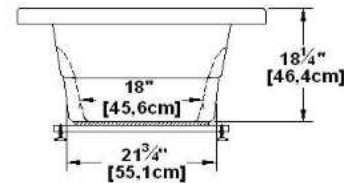

# Freedom

Product code : **FR72AR**

Draft revision : **20130924101800**

External dimensions : **72" x 36" x 21,5" [182,9 cm x 91,4 cm x 54,6 cm]**

Series : **deck mount**

Seats : **2**

2012 catalog page : **48**

Remarks
*all measures have a precision of ± 1/4" (0,63cm)
*internal dimensions taken at 4" (10cm) from bath bottom
*capacity is measured by filling the soaker to 1-1/2" under the overflow
*textured skirt available on all Freestanding products
*shelf height is 3/4" on all "low-profile" models