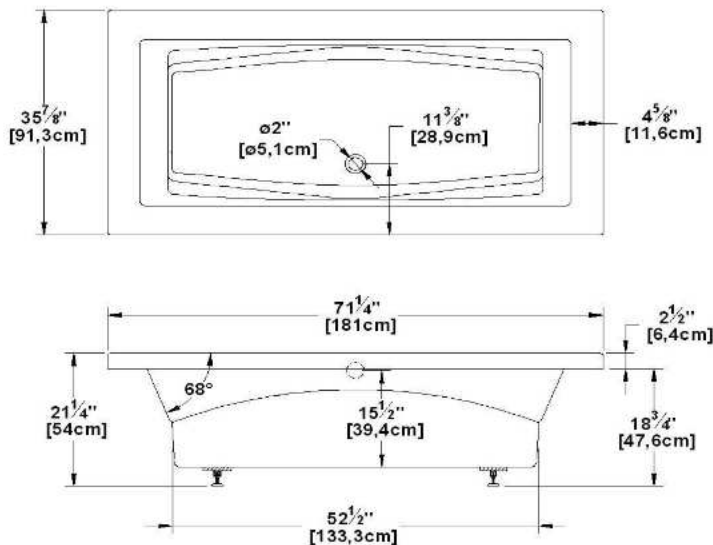

Freedom

Product code : **FR72AR**

Draft revision : **20130924101800**

External dimensions : **72" x 36" x 21,5" [182,9 cm x 91,4 cm x 54,6 cm]**

Series : **deck mount**

Seats : **2**

2012 catalog page : **48**

Lumbar support : **yes**

Arm rests : **yes**

Low-profile available : **yes**

Also available in **FREESTAND**

Draft and specs

Specifications	
Capacity :	52 IMP Gal. / 67,8 US Gal. / 236,4 liters
AeroMassage™ :	48 Easy Clean™ air jets
Super AeroMassage™ :	AeroMassage™ + 12 Easy Clean™ air jets
Dynamic Turbo™ :	4 Confort Pulse jets / 4 Confort Swirl jets
Comfort Air™ :	48 Easy Clean™ air jets
Characteristics :	n/a

Remarks
*all measures have a precision of ± 1/4" (0,63cm)
*internal dimensions taken at 4" (10cm) from bath bottom
*capacity is measured by filling the soaker to 1-1/2" under the overflow
*textured skirt available on all Freestanding products
*shelf height is 3/4" on all "low-profile" models