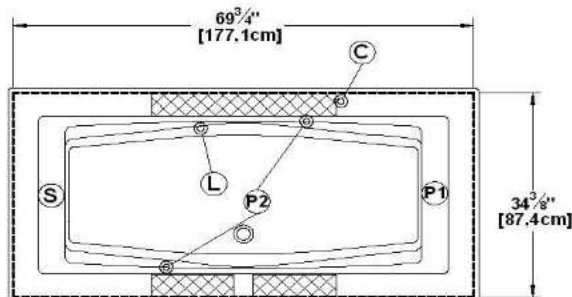

Options and installation

accessories and decorative lines positions are approximative

Additional(s) note(s) :

It may be necessary to raise the bath to install a skirt. Keypad supplied but not installed when ordered with tile flanges or remote control.

Legend			
(S)	Blower	(L)	Chromatherapy light
(P1)	Pump	(P2)	Grab bar
(C)	Keypad		
[Hatched]	Recommended faucets drilling location*		
Deck cut-out line - - - - -			

Available models	
Model	Availability
Soaker alone	✓
Comfort Air™	✓
AeroMassage™	✓
Super AeroMassage™	✓
Dynamic Turbo™ (not available in the U.S.)	✓
Dynamic Turbo™ + AeroMassage™	✓
Dynamic Turbo™ + Super AeroMassage™	✓

Available recommended options
Front skirt : SP72
Recommended drain : WOCO14 (chrome finish)
Tile flanges : available
Remote control** : available
**Floating

*It is possible to install the faucets elsewhere on the product. The installer must verify that there are no piping or wires before drilling.

IMPORTANT NOTE : Specifications, dimensions and models are subject to change.

Visit our website <http://www.oceanía-attitude.com> to access up-to-date dimensions and informations. In all cases, information on the website is the most up-to-date. Dimensions may vary slightly. To ensure proper fit, mesurements must be taken on the product directly.

Head office

591, avenue des Entreprises
Thetford Mines, Quebec
CANADA G6H 4B2

Phone numbers

No-charge : 1-877-332-4224
Fax : 1-866-460-4334

Internet

Web : <http://www.oceanía-attitude.com>
Email : info@oceaníabaths.com