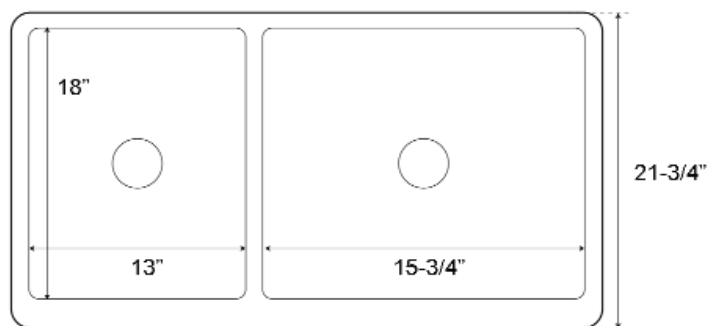

**33" OTERO DOUBLE
BOWL FARMER SINK**

Cat. No
FSCDB3546-SAC

W: 33"
D: 21-3/4"
H: 9-1/2"

***Please do NOT cut hole without
template or actual product.**

Interior Dimensions:

Large

Basin Interior: 15-3/4" W x 18" D

Small

Basin Interior: 13" W x 18" D

Basin depth: 9"

Features:

- ▶ Constructed of solid 16 gauge copper
- ▶ Smooth front
- ▶ Rounded interior corners easy for cleaning
- ▶ Sink bowl has no internal welds
- ▶ Sink bottom angled to drainage
- ▶ Accommodates 3-1/2" drain
- ▶ Patina applied to copper using French hot process
- ▶ Hand polished finish
- ▶ Copper is a living finish and will patina over time

Finish:

SAC Smooth Antique Copper

Front

Top

Dimensions of fixture are nominal and may vary within the range of tolerances established by ANSI Standard A112.19.2. Dimensions and specifications subject to change without notice.