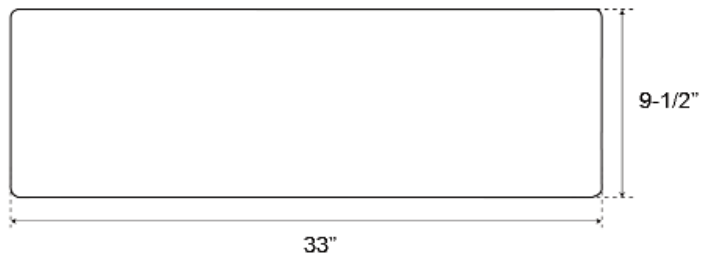

**33" OTERO DOUBLE
BOWL FARMER SINK**

Cat. No
FSCDB3546-SAC

W: 33"
D: 21-3/4"
H: 9-1/2"

***Please do NOT cut hole without
template or actual product.**

Interior Dimensions:

Large

Basin Interior: 15-3/4" W x 18" D

Small

Basin Interior: 13" W x 18" D

Basin depth: 9"

Features:

- ▶ Constructed of solid 16 gauge copper
- ▶ Smooth front
- ▶ Rounded interior corners easy for cleaning
- ▶ Sink bowl has no internal welds
- ▶ Sink bottom angled to drainage
- ▶ Accommodates 3-1/2" drain
- ▶ Patina applied to copper using French hot process
- ▶ Hand polished finish
- ▶ Copper is a living finish and will patina over time

Finish:

SAC Smooth Antique Copper

Front

Top

Dimensions of fixture are nominal and may vary within the range of tolerances established by ANSI Standard A112.19.2. Dimensions and specifications subject to change without notice.