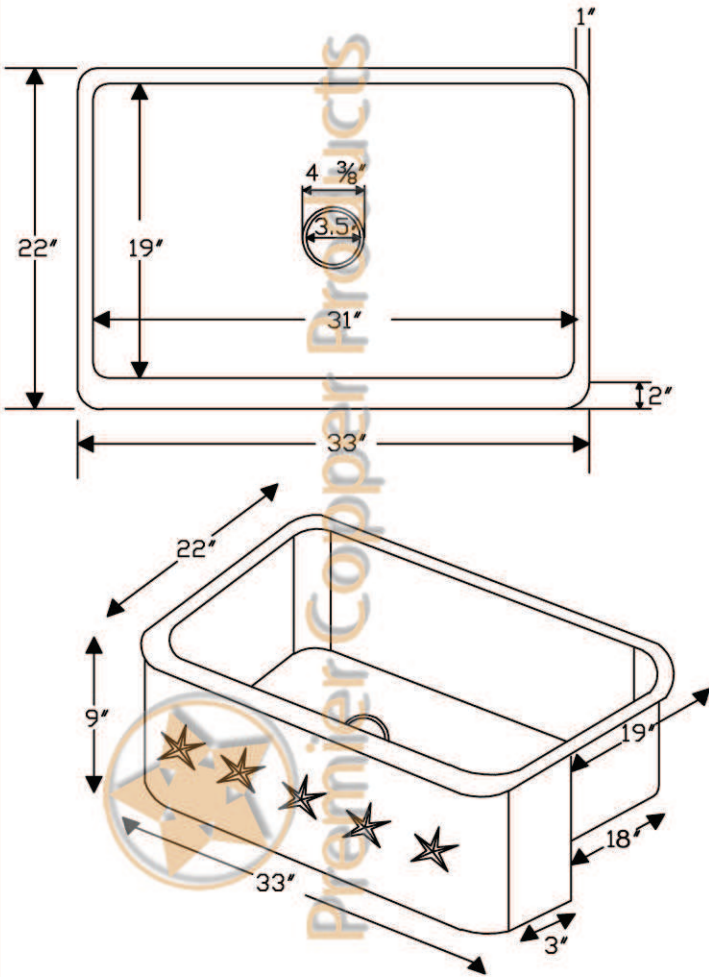

ITEM # KASDB33229ST 33" KITCHEN APRON SINGLE BOWL SINK W/ STAR DESIGN

CODE/STANDARD COMPLIANCE

* IAPMO/cUPC LISTED

OUTER DIMENSIONS: 33"X22"X9"

INNER DIMENSIONS: 31"X19"X9"

DRAIN SIZE: 3.5" STANDARD

MATERIAL GAUGE: 14

IMPORTANT: THIS PRODUCT IS HAND CRAFTED AND SMALL VARIANCES MAY OCCUR. DIMENSIONS MAY VARY UP TO 1/4". DO NOT MAKE ANY INSTALLATION CUTS UNTIL YOU RECEIVE YOUR SINK.