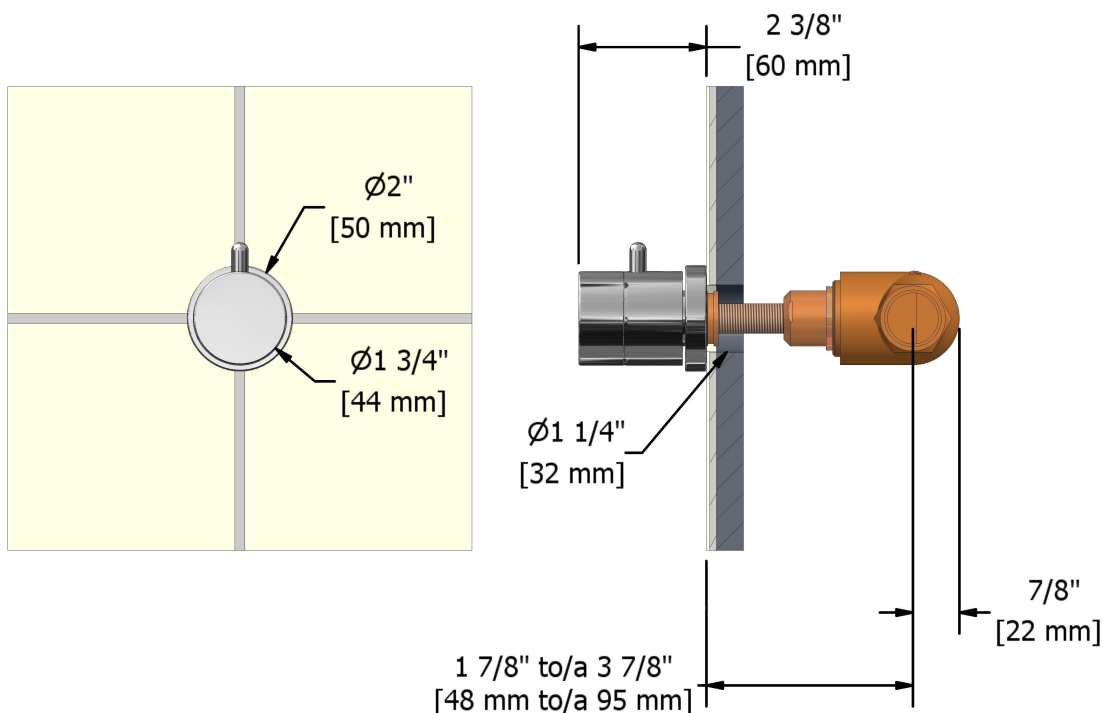

Sizes, models and finishes may differ from those presented.

Warranty

The Riobel inc. product carries a limited LIFETIME warranty on the finish Chrome, Gold (PVD), Brushed nickel (PVD), Night brushed (PVD), Polished nickel (PVD) and all working parts and is guaranteed from the initial date of purchase against all manufacturing defects. Other finished 1 year.

Customer Service

Ontario, West Canada : 888-287-5354 Quebec, Maritimes, United States : 866-473-8442

2014.05.05