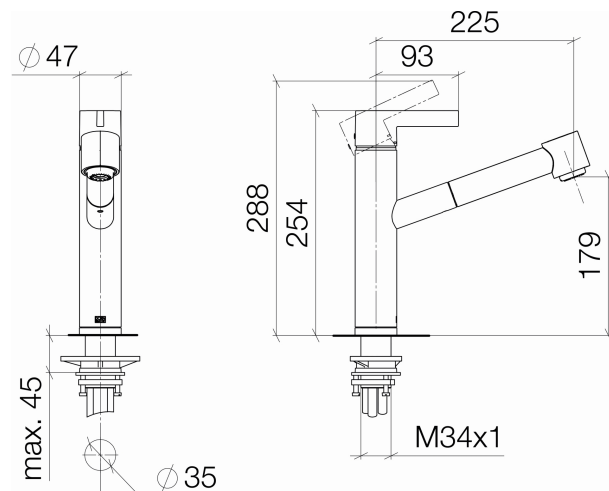

Kitchen

33875760 Single-lever mixer pull-out spray

Article number: 33875760

Product specifications

- **8 7/8" projection**
- Swivel spout 130°
- 1 3/8" hole diameter
- Ceramic disc cartridge
- 2x Pressure hose M 8 x 1 x 23 5/8"
- 63" metal shower hose
- Water flow rate limited to max. 1.5 gpm
- low lead compliant

[ADA]

Surfaces

- chrome 33875760-000010
- matt platinum 33875760-060010