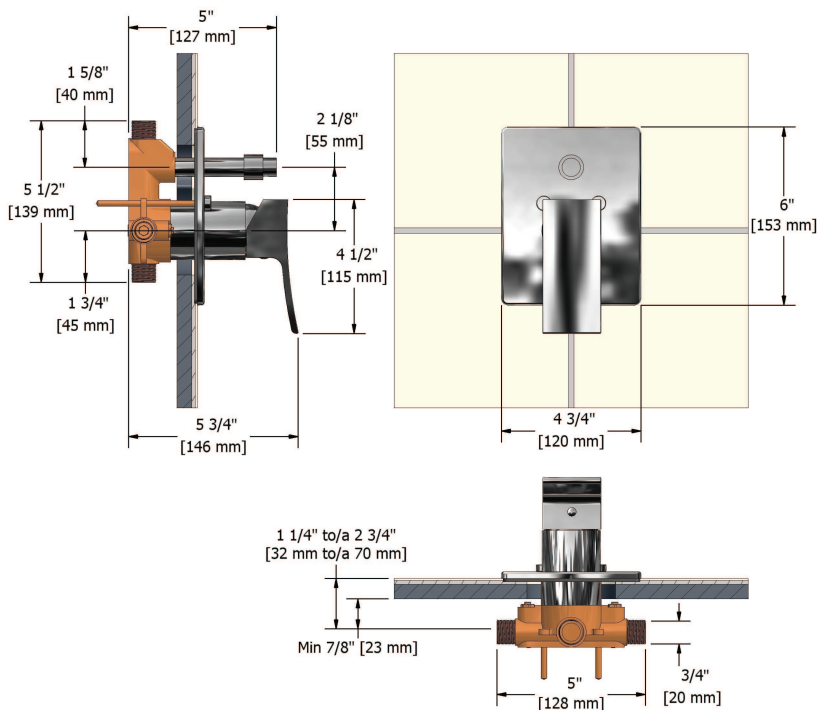

Certifications

- CSA B125.1
- ASME A112.18.1
- ASSE 1016
- CMR248 Approval