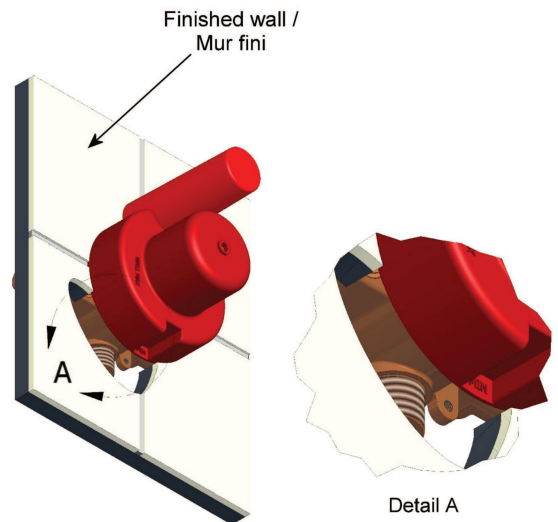

Certifications

- CSA B125.1
- ASME A112.18.1
- ASSE 1016
- CMR248 Approval