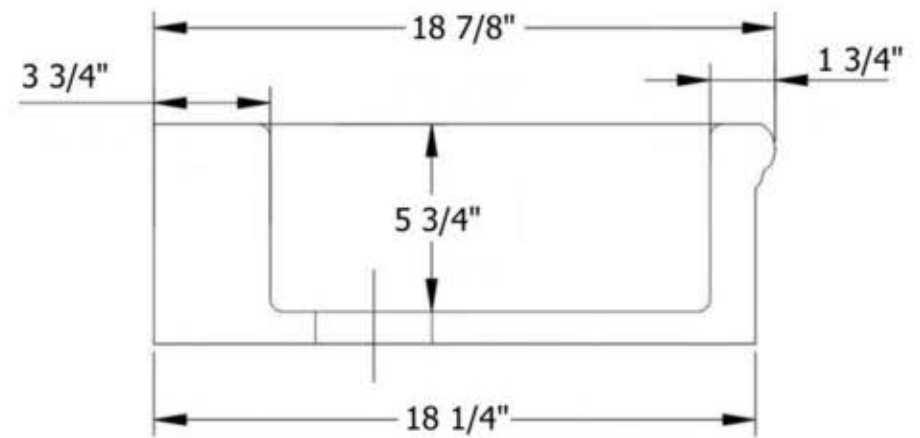

4623 - 'Luberon' Fireclay Farmhouse Sink

Note: Due to the nature of Fireclay, variations of up to 1/4" in size can occur. Cabinets and/or countertops should be cut to actual sink measurements after sink is on site.