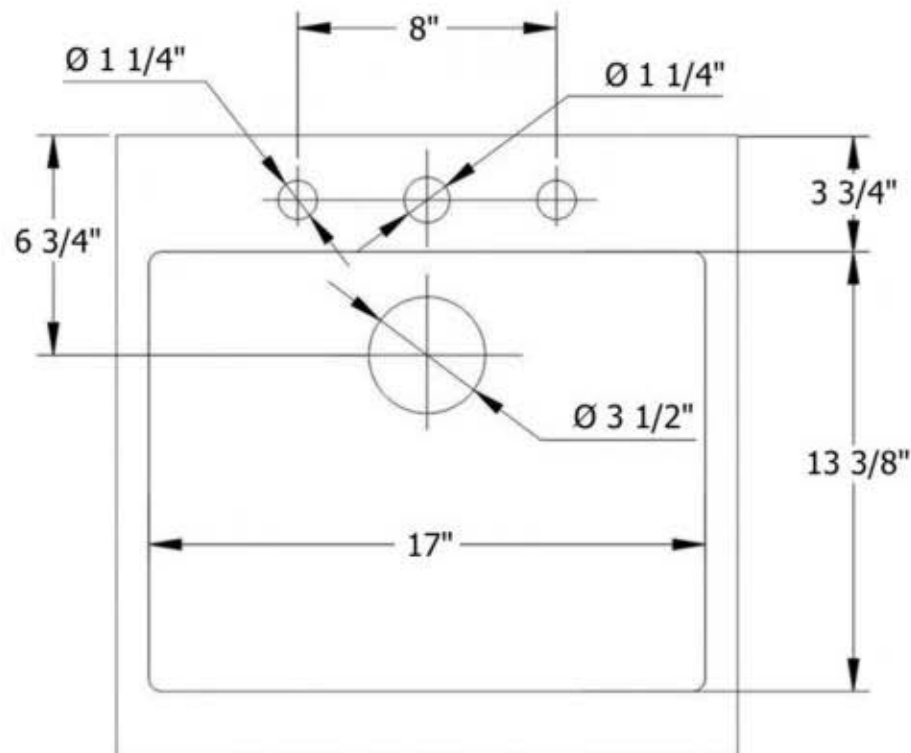

4623 - 'Luberon' Fireclay Farmhouse Sink

Note: Due to the nature of Fireclay, variations of up to 1/4" in size can occur. Cabinets and/or countertops should be cut to actual sink measurements after sink is on site.