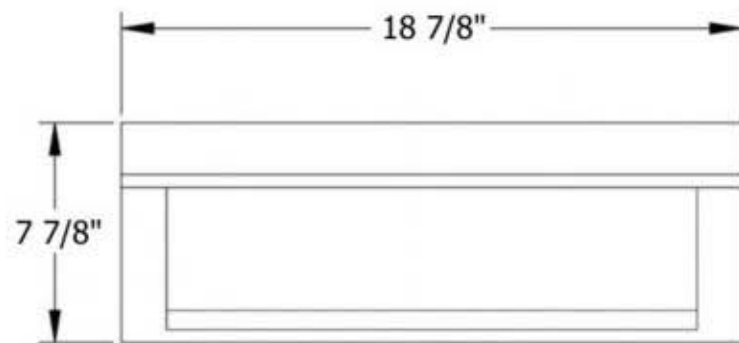

4623 - 'Luberon' Fireclay Farmhouse Sink

Note: Due to the nature of Fireclay, variations of up to 1/4" in size can occur. Cabinets and/or countertops should be cut to actual sink measurements after sink is on site.