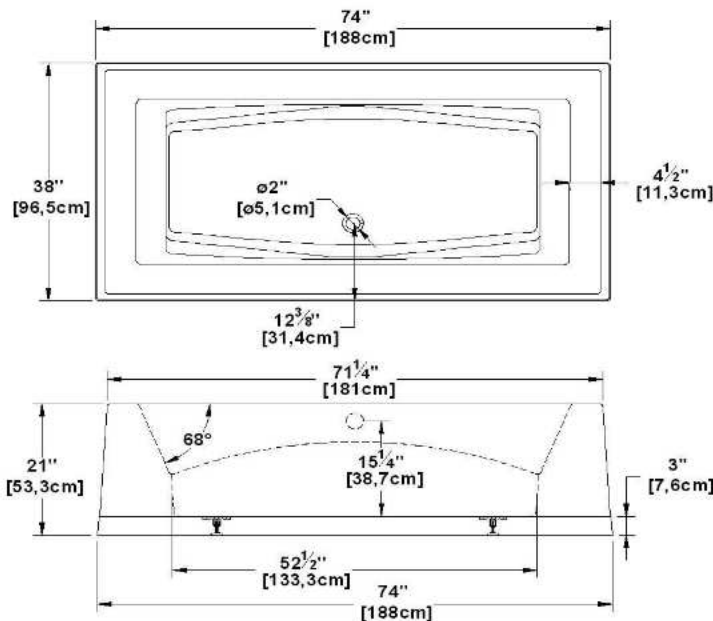

Union Freestanding

Product code : **UN72FS**

Draft revision : **20121012084959**

External dimensions : **72" x 36" x 20,5" [182,9 cm x 91,4 cm x 52,1 cm]**

Serie : **freestand**

Seats : **2**

2012 catalog page : **25**

Lumbar support : **yes**

Arm rests : **yes**

Low-profile available : **no**

Also available in DECKMOUNT

Draft and specs

Specifications	
Capacity :	58 IMP Gal. / 75,7 US Gal. / 263,7 liters
AeroMassage™ :	Easy Clean™ air jets
Super AeroMassage™ :	AeroMassage™ + 12 Easy Clean™ air jets
Dynamic Turbo™ :	unavailable
Confort Air™ :	unavailable
Characteristics :	n/a

Remarks	
*all measures have a precision of ± 1/4" (0,63cm)	
*internal dimensions taken at 4" (10cm) from bath bottom	
*capacity is measured by filling the soaker to 1-1/2" under the overflow	
*textured skirt available on all freestand products	
*shelf height is 3/4" on all "low-profile" models	