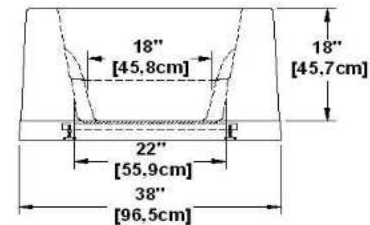

Union Freestanding

Product code : **UN72FS**

Draft revision : **20121012084959**

External dimensions : **72" x 36" x 20,5" [182,9 cm x 91,4 cm x 52,1 cm]**

Serie : **freestand**

Seats : **2**

2012 catalog page : **25**

Lumbar support : **yes**

Arm rests : **yes**

Low-profile available : **no**

Also available in DECKMOUNT

Draft and specs

Specifications	
Capacity :	58 IMP Gal. / 75,7 US Gal. / 263,7 liters
AeroMassage™ :	Easy Clean™ air jets
Super AeroMassage™ :	AeroMassage™ + 12 Easy Clean™ air jets
Dynamic Turbo™ :	unavailable
Confort Air™ :	unavailable
Characteristics :	n/a

Remarks	
*all measures have a precision of ± 1/4" (0,63cm)	
*internal dimensions taken at 4" (10cm) from bath bottom	
*capacity is measured by filling the soaker to 1-1/2" under the overflow	
*textured skirt available on all freestand products	
*shelf height is 3/4" on all "low-profile" models	