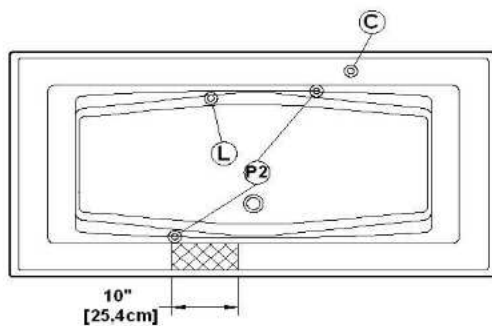

Options and installation

*accessories and decorative lines positions are approximative

Additional(s) note(s) :

Available in white only. When ordered with AeroMassage™ or Super AeroMassage™, blower must be relocated. Keypad not installed when ordered with remote control.

Legend					
(S)	Blower	(L)	Mood light	(C)	Keypad
(P1)	Pump	(P2)	Grab bar		
[Cross-hatched]			Recommended faucets drilling location*		
Deck cut-out line - - - - -					

Available models	
Model	Availability
Soaker alone	x
Confort Air™	
AeroMassage™	x
Super AeroMassage™	x
Dynamic Turbo™ (not available in the U.S.)	
Dynamic Turbo™ + AeroMassage™	
Dynamic Turbo™ + Super AeroMassage™	

Available recommended options	
Front skirt :	Included (Freestanding)
Recommended drain :	WOCO
Tiling flanges :	unavailable
Floating controller :	available

*It is possible that faucets may be installed elsewhere on the product. Verify, directly on the product, that there are no conflicting parts before drilling.

IMPORTANT NOTE : Specifications, dimensions and models are subject to change.

Visit our website <http://www.oceania-attitude.com> to access up-to-date dimensions and informations. In all cases, information on the website is the most up-to-date. Dimensions may vary slightly. To ensure proper fit, mesurements must be taken on the product directly.

Head office

591, avenue des Entreprises
Thetford Mines, Quebec
CANADA G6H 4B2

Phone numbers

No-charge : 1-877-332-4224
Fax : 1-866-460-4334

Internet

Web : <http://www.oceania-attitude.com>
Email : info@oceaniabaths.com