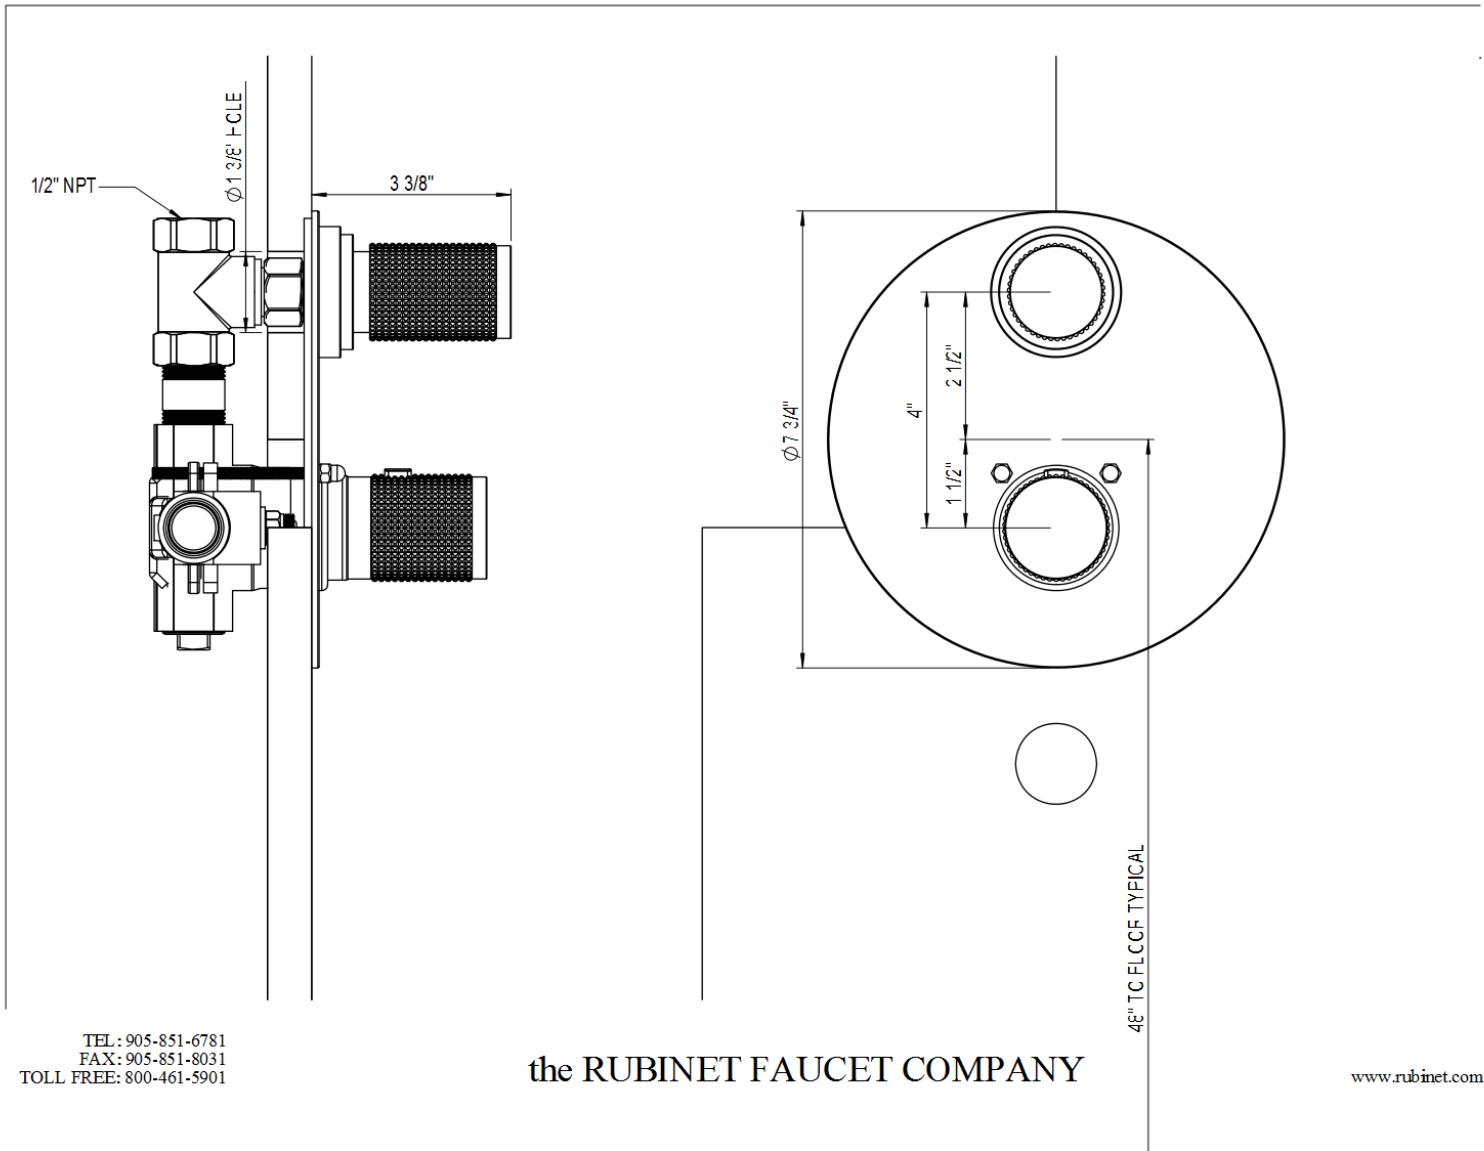

3/4" Temperature Control Valve with Shut-Off Control Valve 4PRBHOR

TEL: 905-851-6781
FAX: 905-851-8031
TOLL FREE: 800-461-5901

the RUBINET FAUCET COMPANY

www.rubinet.com

1/2" Temperature Control Valve with Shut-Off Control Valve 4QRBHOR