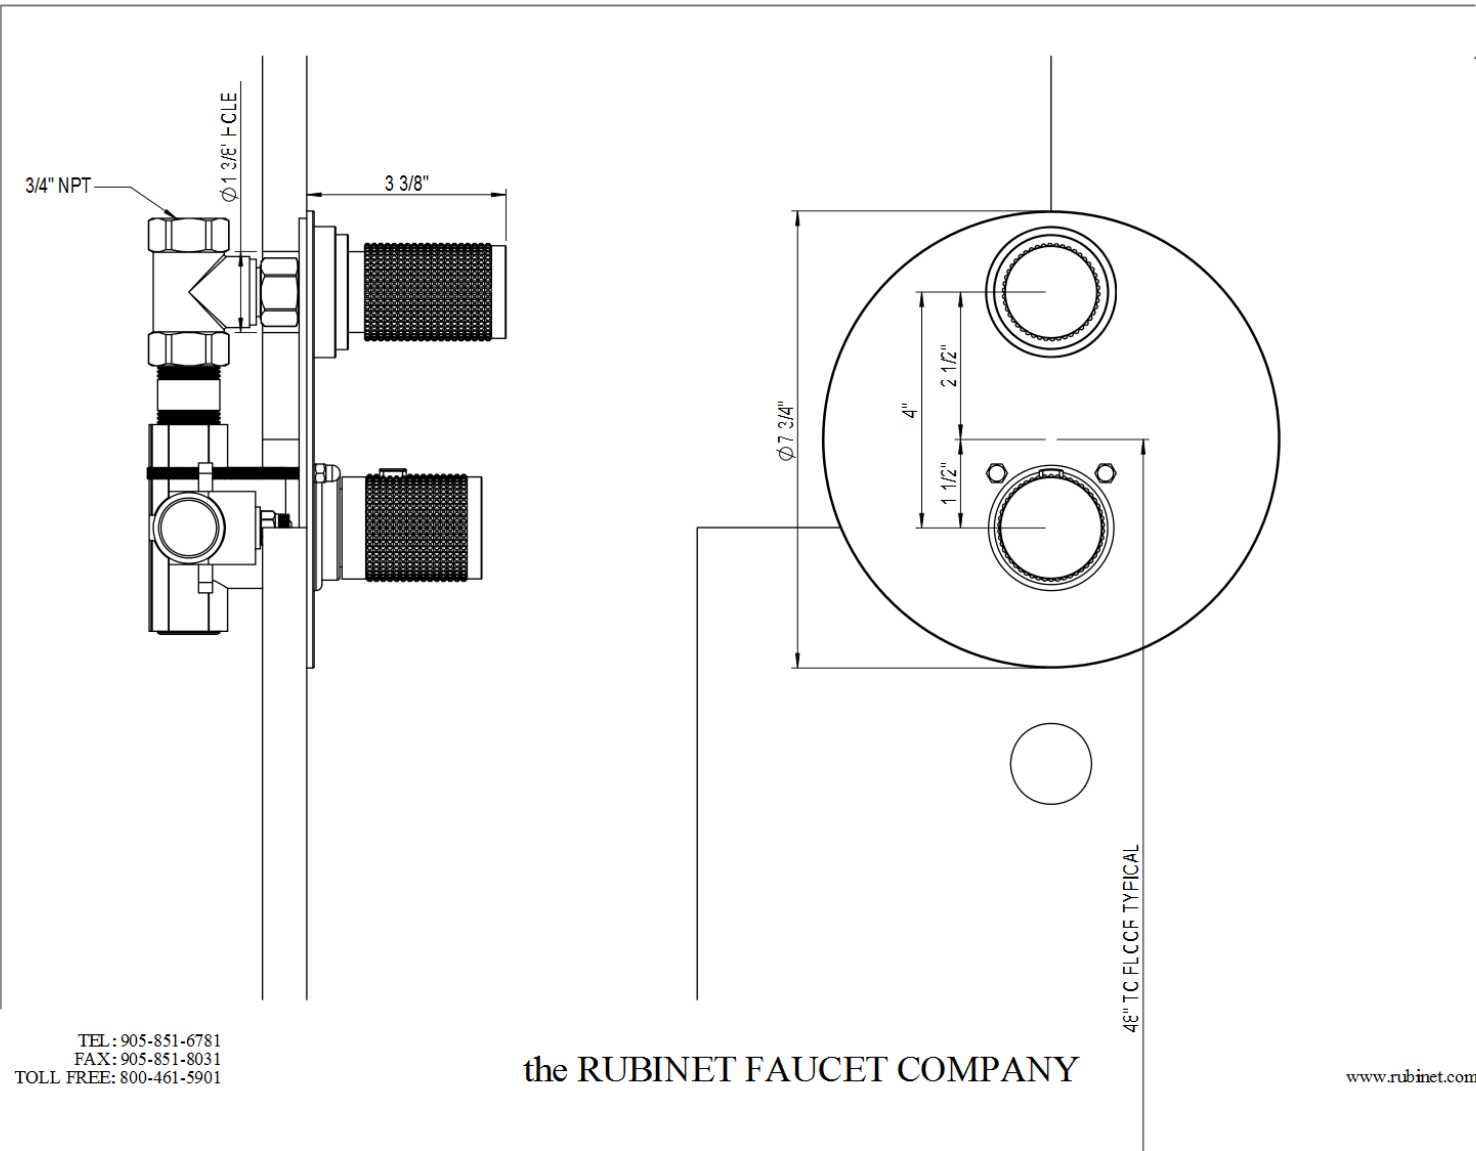

3/4" Temperature Control Valve with Shut-Off Control Valve 4PRBHOR

TEL: 905-851-6781
FAX: 905-851-8031
TOLL FREE: 800-461-5901

the RUBINET FAUCET COMPANY

www.rubinet.com

1/2" Temperature Control Valve with Shut-Off Control Valve 4QRBHOR