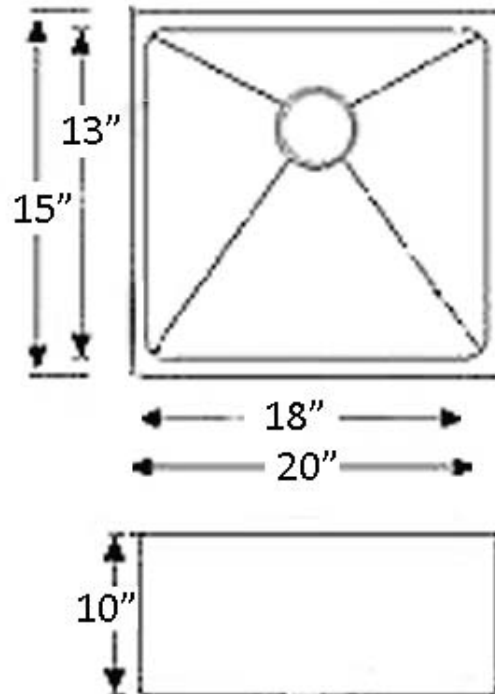

Dimensions of fixture are nominal and may vary within the range of tolerances established by ANSI Standard A112.19.2. Dimensions and specifications subject to change without notice.