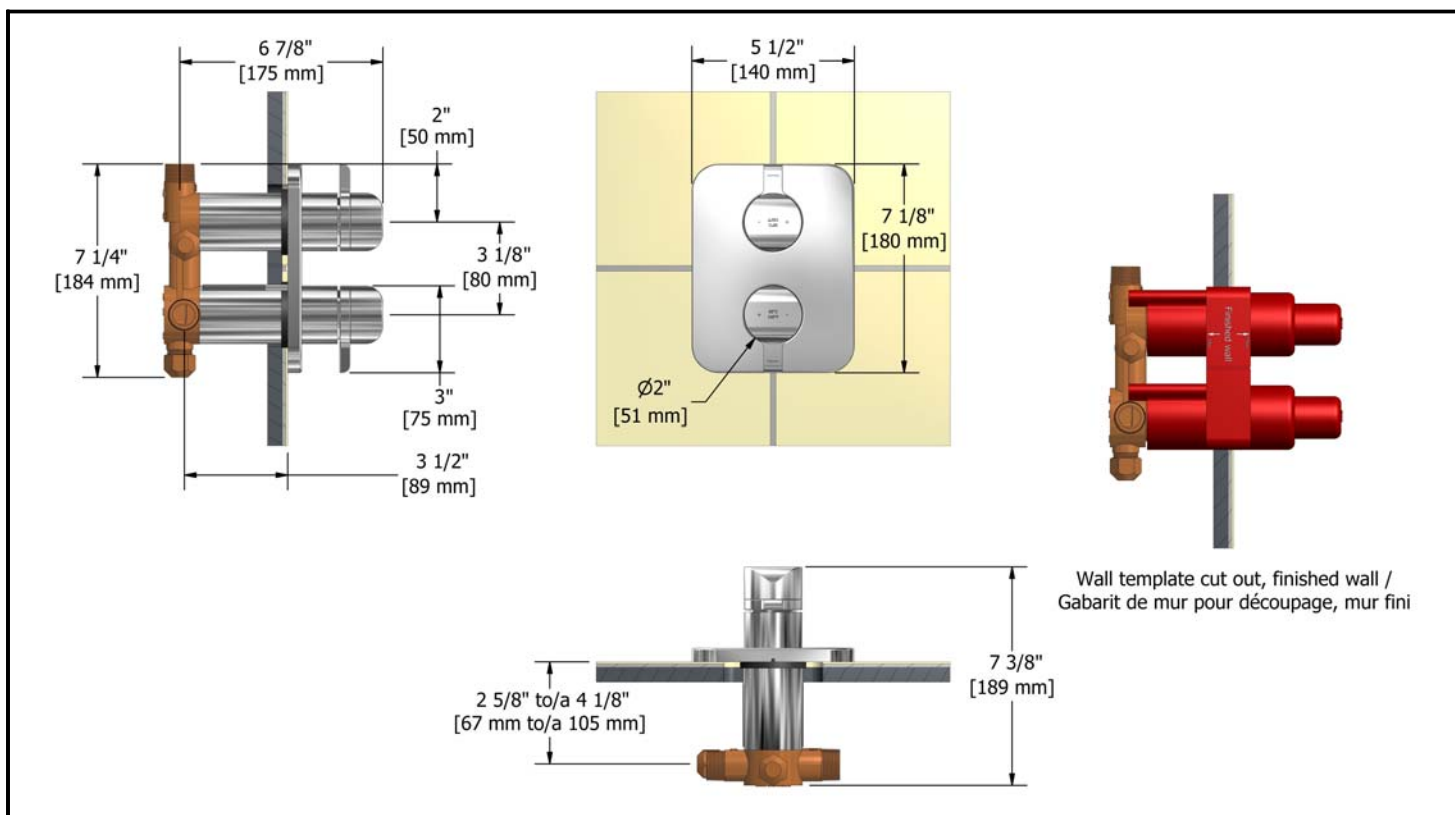

Certifications

- CSA B125.1
- ASME A112.18.1
- ASSE 1016