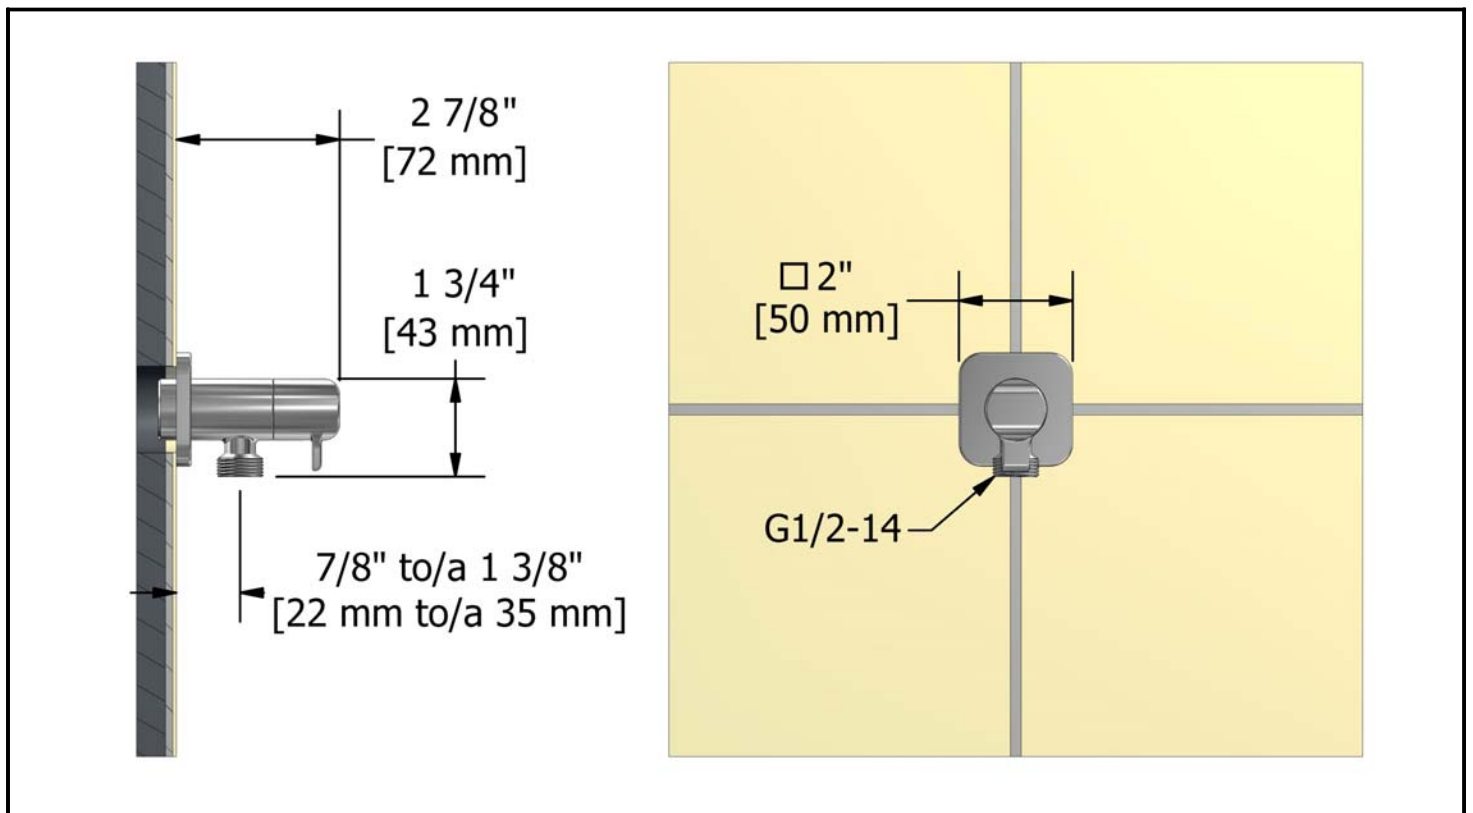

Warranty

The Riobel inc. product carries a limited LIFETIME warranty on the finish Chrome, Gold (PVD), Brushed nickel (PVD), Night brushed (PVD), Polished nickel (PVD) and all working parts and is guaranteed from the initial date of purchase against all manufacturing defects. Other finished 1 year.

Customer service

Ontario, West Canada : 888-287-5354 Quebec, Maritimes, United States : 866-473-8442