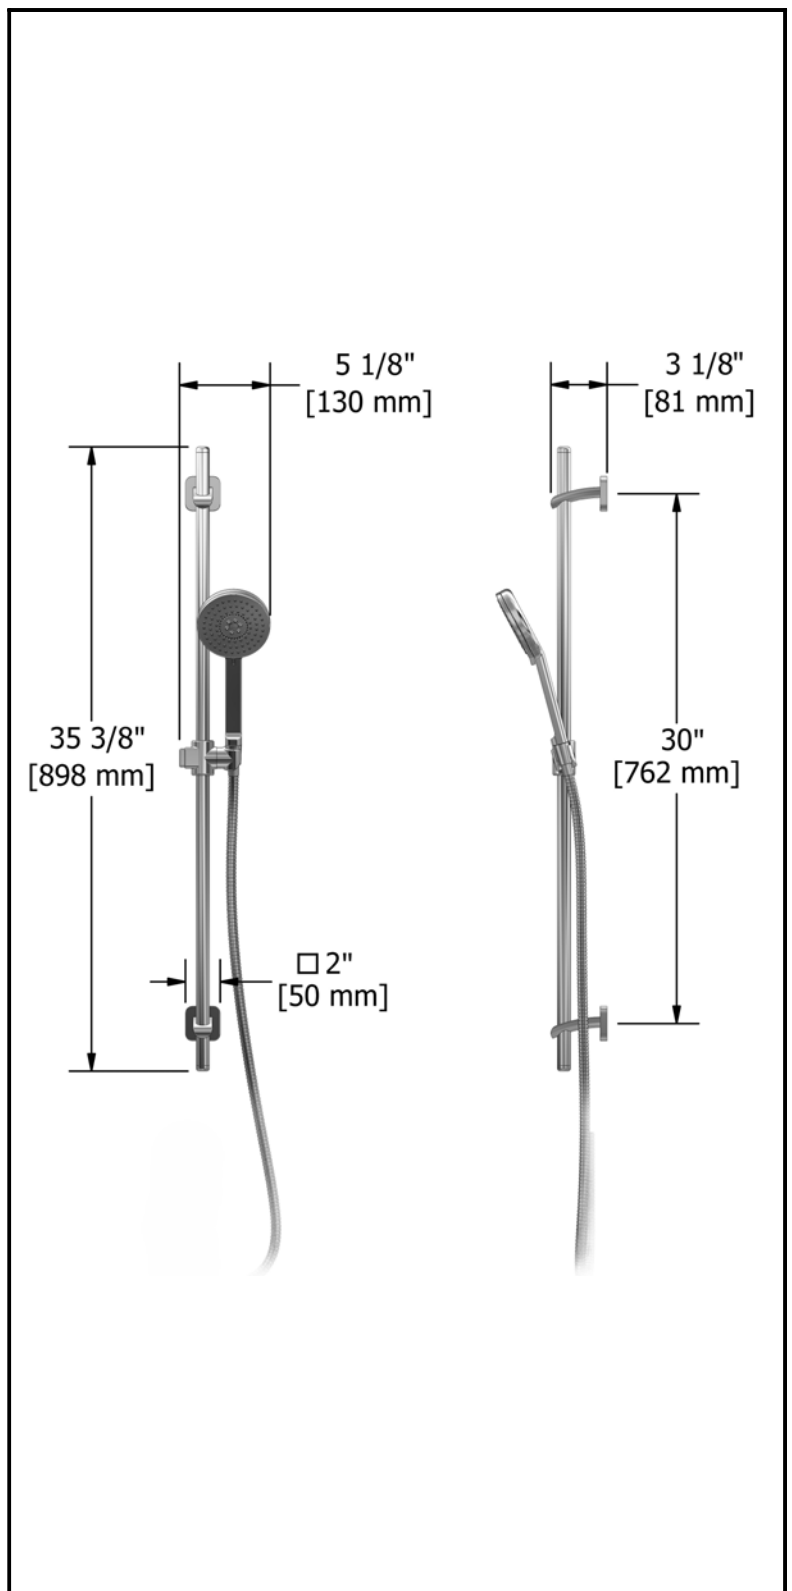

Specifications

Descriptions

- 2 jet hand shower; luxurious, massage
- 150cm (59") double interlock flexible hose
- Ø19mm (¾") slide bar

Available colors

- C : Chrome
- PN : Polished nickel (PVD)

Flows

- Max. flow 9.5 L/min, 2.5 gpm (US) 60psi

Certifications

- CSA B125.1
- ASME A112.18.1

Warranty

The Riobel inc. product carries a limited LIFETIME warranty on the finish Chrome, Gold (PVD), Brushed nickel (PVD), Night brushed (PVD), Polished nickel (PVD) and all working parts and is guaranteed from the initial date of purchase against all manufacturing defects. Other finished 1 year.

Customer service

Ontario, West Canada : 888-287-5354 Quebec, Maritimes, United States : 866-473-8442