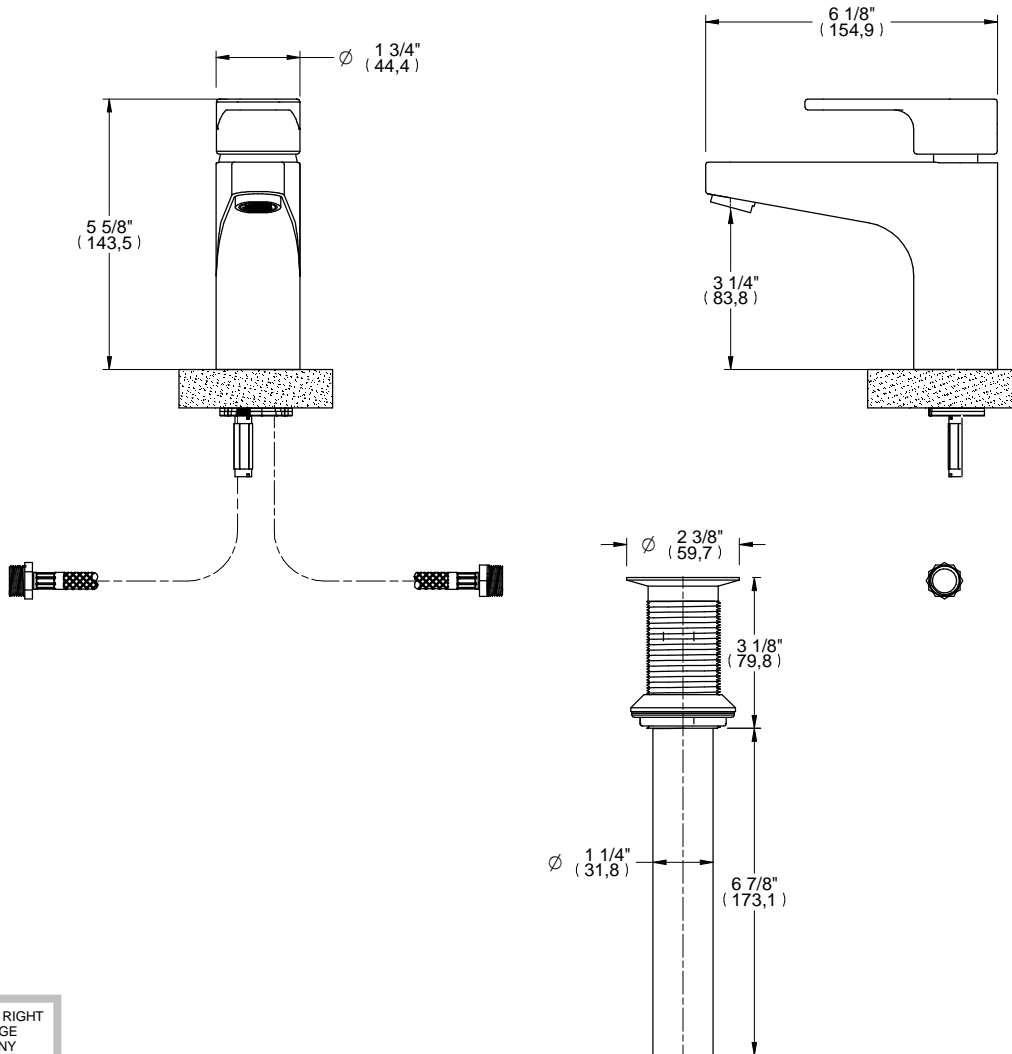

L1

ALTMANS RESERVES THE RIGHT TO MODIFY AND CHANGE SPECIFICATIONS AT ANY TIME. PLEASE VERIFY DIMENSIONS PRIOR TO INSTALLATION.

Features

- Available in All Finishes
- Low Lead Brass Construction
- Ceramic Cartridge
- Flexible Connections for Easy Installation
- 15" Hose reach
- With Grid Drain

Through-Hole Specifications

Spout: \varnothing 1 1/4" MAX

DIMENSIONS SHOWN TO NEAREST 1/16"