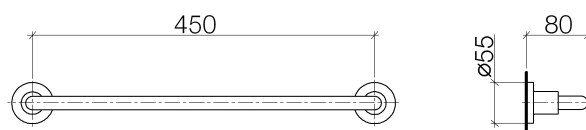

Product specifications

- Center to center 17 3/4"
- Flange diameter 2 1/8"
- 3 1/8" projection

Surfaces

- | | |
|-----------------|-------------|
| • chrome | 83045892-00 |
| • chrome | 83045892-00 |
| • matt platinum | 83045892-06 |
| • matt platinum | 83045892-06 |
| • platinum | 83045892-08 |
| • platinum | 83045892-08 |
| • matt white | 83045892-10 |
| • matt white | 83045892-10 |
| • matt black | 83045892-33 |
| • matt black | 83045892-33 |

Exploded assembly drawing

Order quantity

No.	Article number	Name	Installation quantity
1	05282258800ff	holder	1
2	081789505ff	holder	2
3	09311111390	pin	2
4	09301104690	disc	2
5	09303007190	screw	2
6	0517207390090	fixing set	2