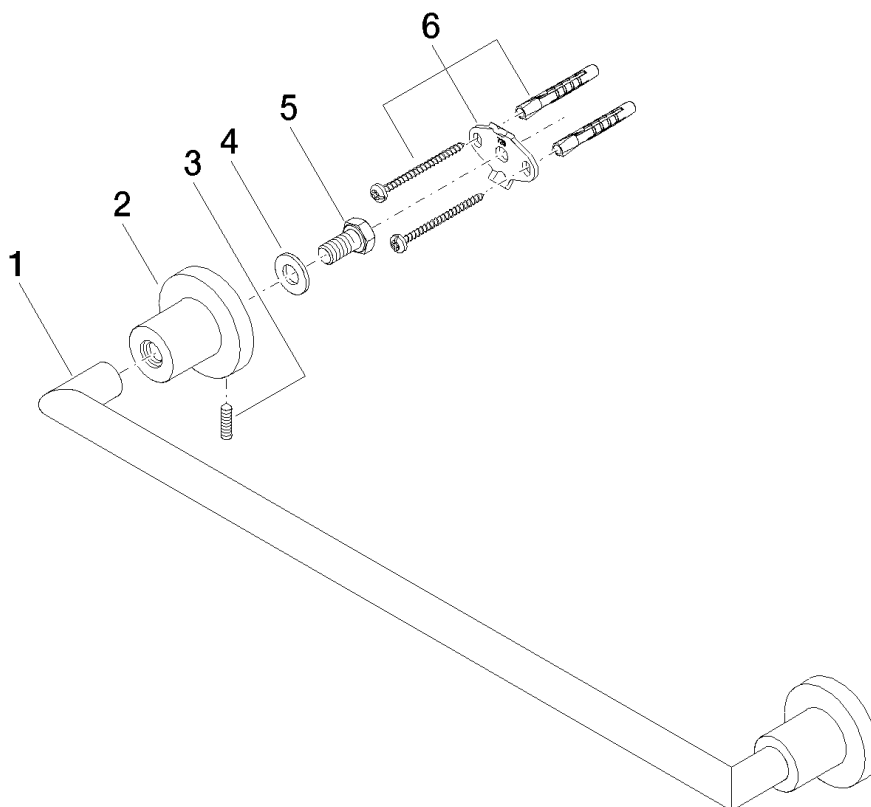

Product specifications

- Center to center 17 3/4"
- Flange diameter 2 1/8"
- 3 1/8" projection

Surfaces

- | | |
|-----------------|-------------|
| • chrome | 83045892-00 |
| • chrome | 83045892-00 |
| • matt platinum | 83045892-06 |
| • matt platinum | 83045892-06 |
| • platinum | 83045892-08 |
| • platinum | 83045892-08 |
| • matt white | 83045892-10 |
| • matt white | 83045892-10 |
| • matt black | 83045892-33 |
| • matt black | 83045892-33 |

Exploded assembly drawing

Order quantity

No.	Article number	Name	Installation quantity
1	05282258800ff	holder	1
2	081789505ff	holder	2
3	09311111390	pin	2
4	09301104690	disc	2
5	09303007190	screw	2
6	0517207390090	fixing set	2