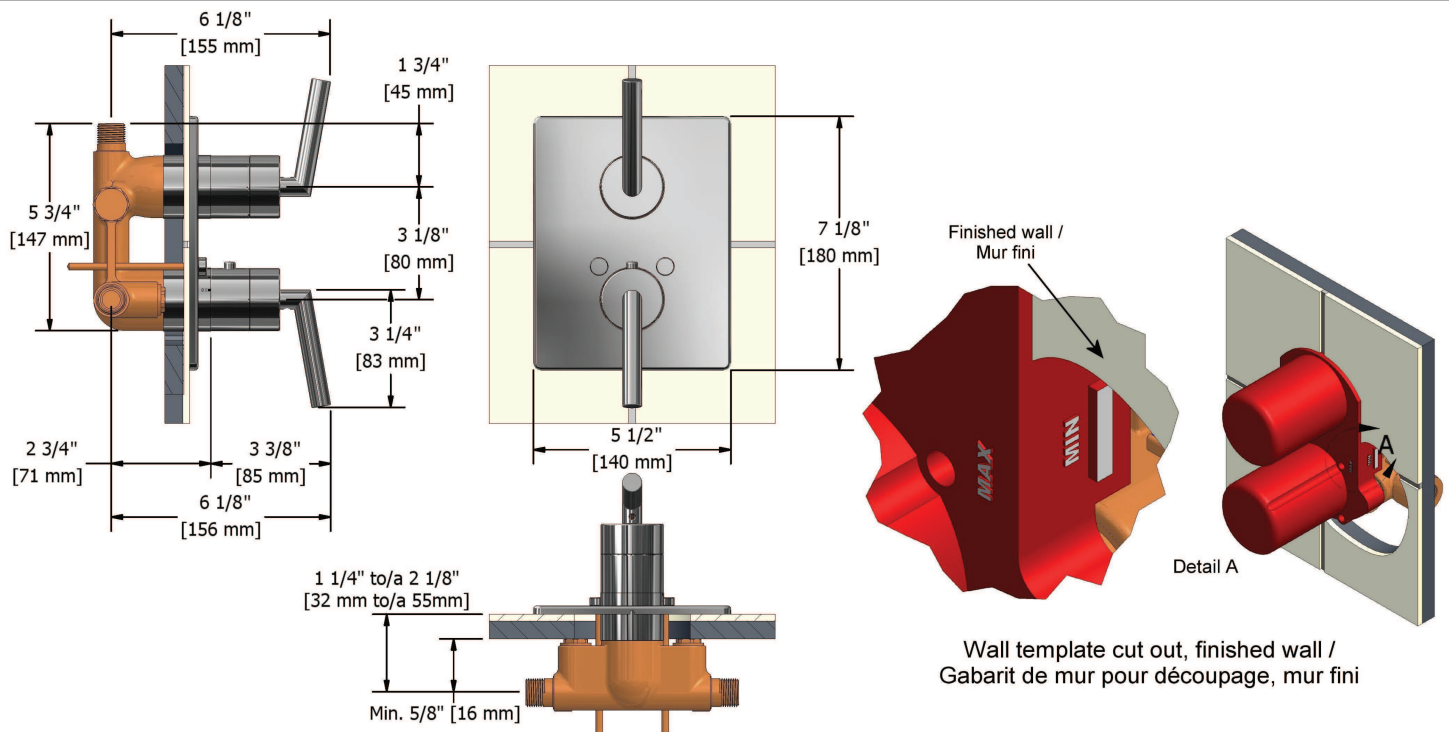

Type T/P 1/2" complete valve with shut-off valve
EXTQ42LXX

Specifications

Descriptions

- 1/2" inlet male NPT
- Thermostatic/pressure balance cartridge
- Check stops
- 1 integrated volume control
- Three 1/2" outlets male NPT

Available colors

- C : Chrome
- BN : Brushed nickel (PVD)

Available flows

- 46 L/min, 12 gpm (US) 60psi

Cartridges

- 401-079 (Volume control)
- 401-107 (Thermostatic pressure balance)

Certifications

- CSA B125.1
- ASME A112.18.1
- ASSE 1016
- CMR248 Approval