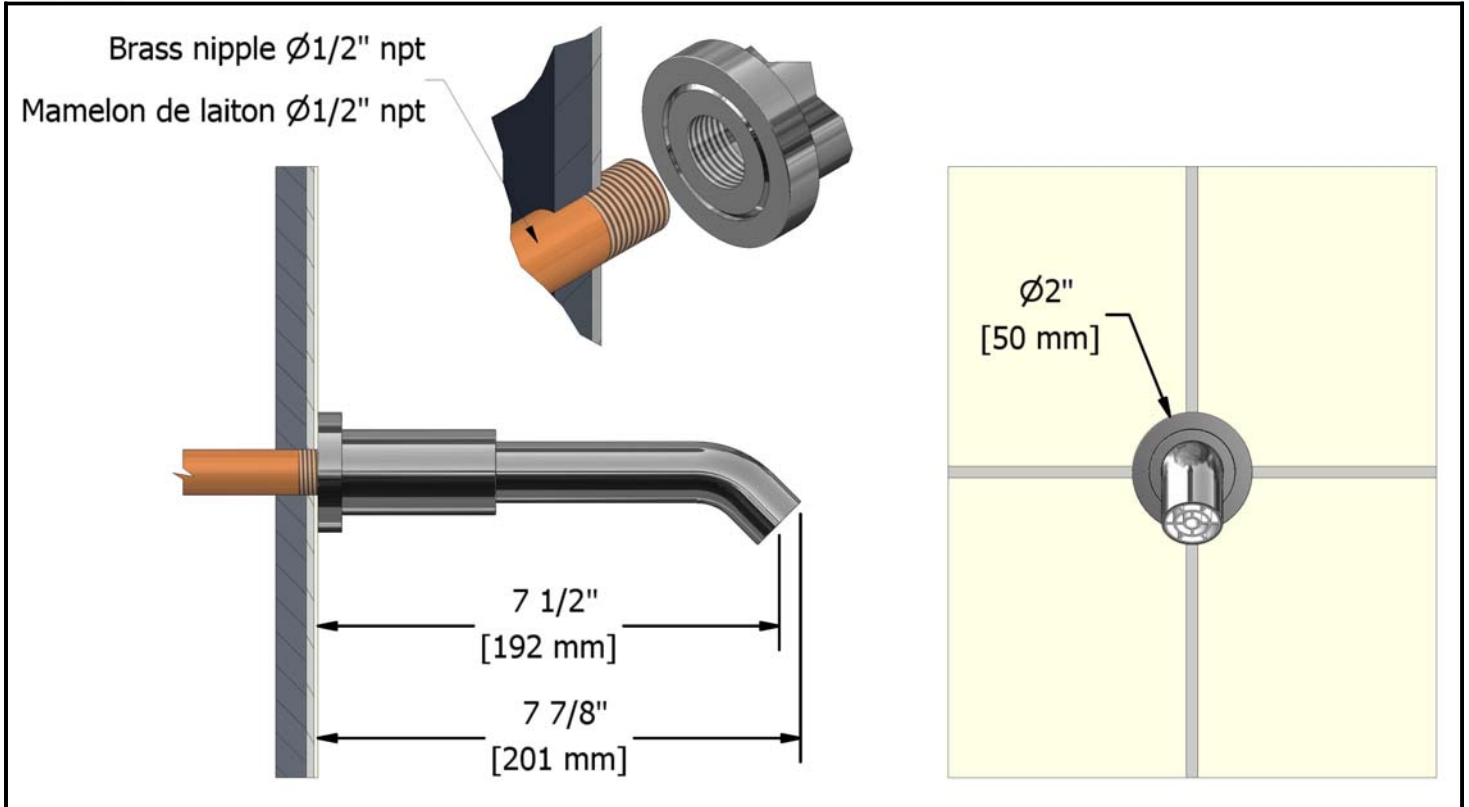

Certifications

- ASME A112.18.1
- CMR248 Approval
- CSA B125.1

Sizes, models and finishes may differ from those presented.

Warranty

The Riobel inc. product carries a limited LIFETIME warranty on the finish Chrome, Gold (PVD), Brushed nickel (PVD), Night brushed (PVD), Polished nickel (PVD) and all working parts and is guaranteed from the initial date of purchase against all manufacturing defects. Other finished 1 year.

Customer service

Ontario, West Canada : 888-287-5354 Quebec, Maritimes, United States : 866-473-8442