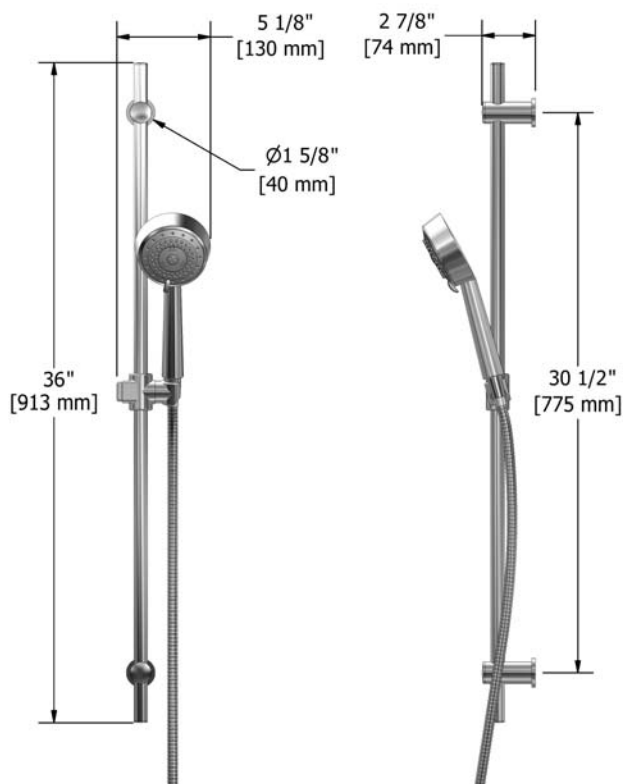

Sizes, models and finishes may differ from those presented.

Warranty

The Riobel inc. product carries a limited LIFETIME warranty on the finish Chrome, Gold (PVD), Brushed nickel (PVD), Night brushed (PVD), Polished nickel (PVD) and all working parts and is guaranteed from the initial date of purchase against all manufacturing defects. Other finished 1 year.

Customer service

Ontario, West Canada : 888-287-5354 Quebec, Maritimes, United States : 866-473-8442