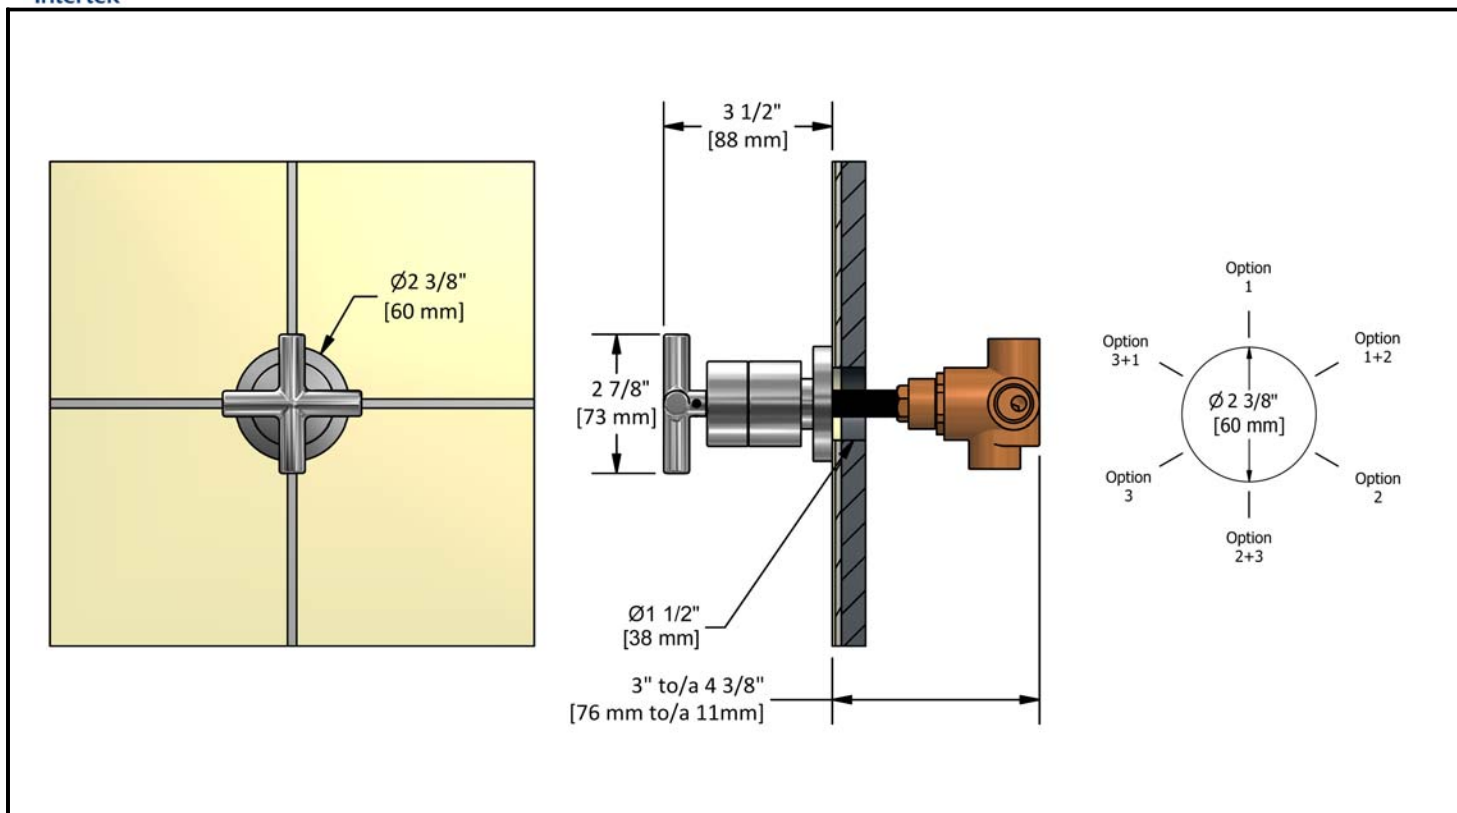

Sizes, models and finishes may differ from those presented.

Warranty

The Riobel inc. product carries a limited LIFETIME warranty on the finish Chrome, Gold (PVD), Brushed nickel (PVD), Night brushed (PVD), Polished nickel (PVD) and all working parts and is guaranteed from the initial date of purchase against all manufacturing defects. Other finished 1 year.

Customer service

Ontario, West Canada : 888-287-5354 Quebec, Maritimes, United States : 866-473-8442