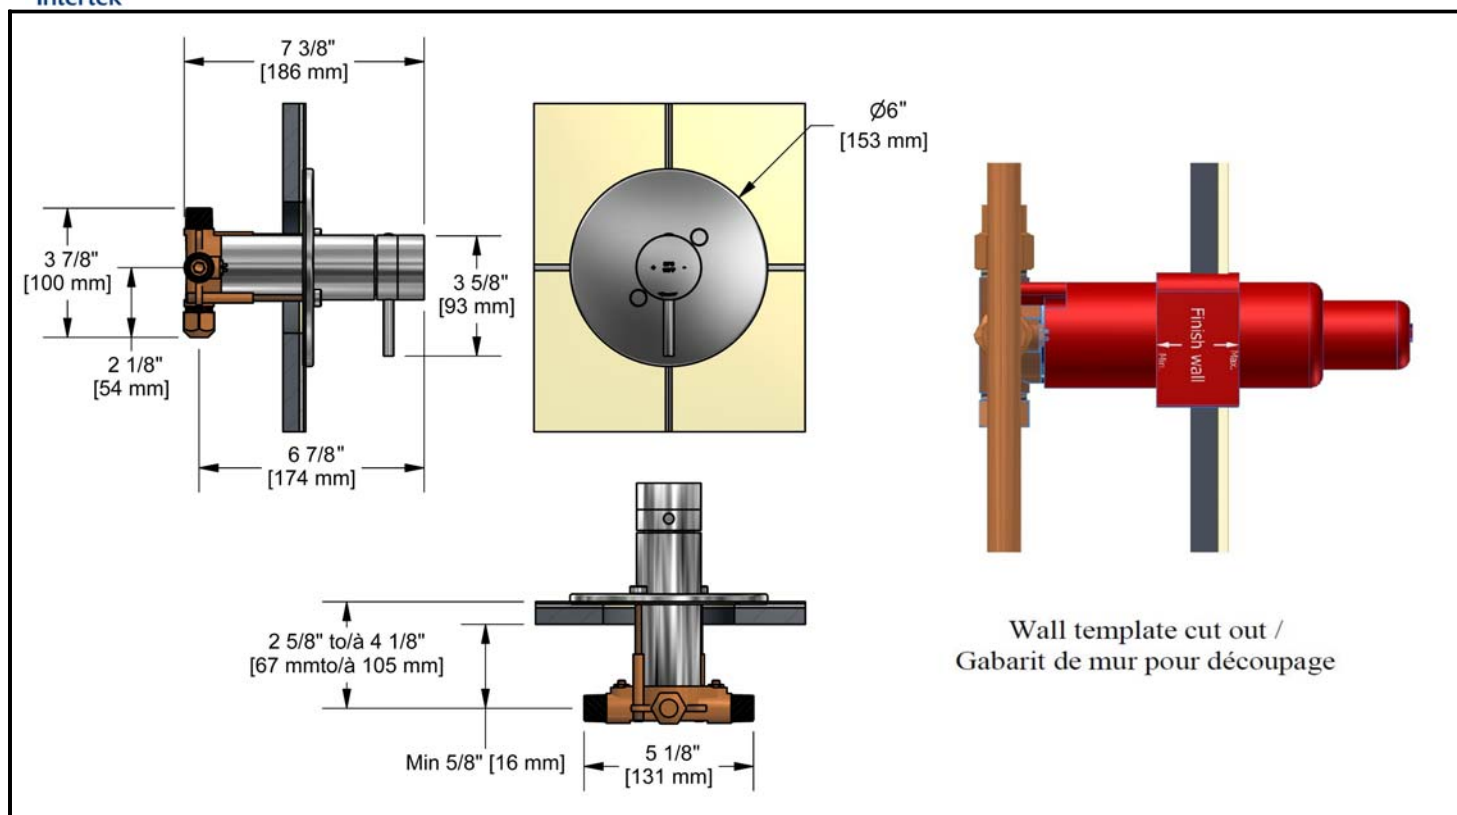

Certifications

- CSA B125.1
- ASME A112.18.1
- ASSE 1016
- CMR248 Approval