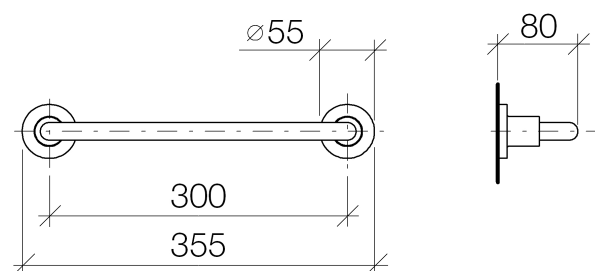

### Product specifications

- Center to center 11 3/4"
- Flange diameter 2 1/8"
- 3 1/8" projection

**Exploded assembly drawing**

**Order quantity**

<b>No.</b>	<b>Article number</b>	<b>Name</b>	<b>Installation quantity</b>
<b>1</b>	05282258700ff	holder	1
<b>2</b>	081789505ff	holder	2
<b>3</b>	09311111390	pin	2
<b>4</b>	09301104690	disc	2
<b>5</b>	09303007190	screw	2
<b>6</b>	0517207390090	fixing set	2