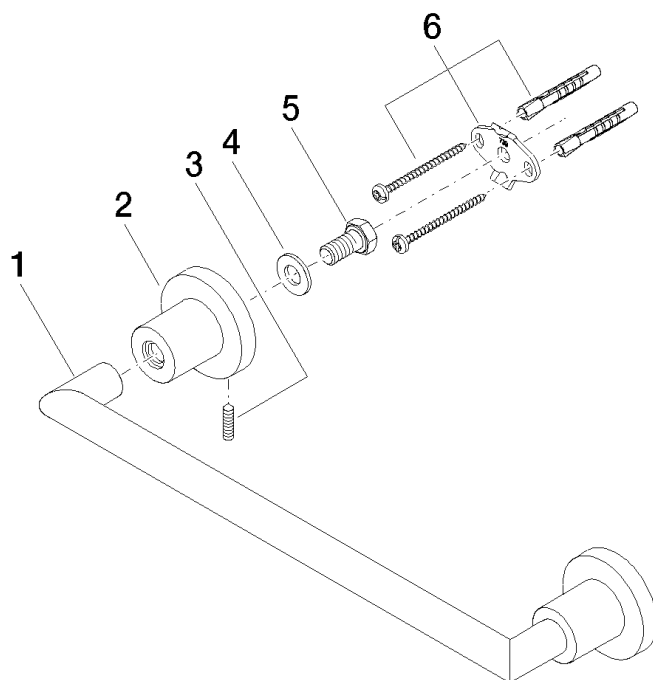

### Product specifications

- Center to center 11 3/4"
- Flange diameter 2 1/8"
- 3 1/8" projection

**Exploded assembly drawing**

**Order quantity**

<b>No.</b>	<b>Article number</b>	<b>Name</b>	<b>Installation quantity</b>
<b>1</b>	05282258700ff	holder	1
<b>2</b>	081789505ff	holder	2
<b>3</b>	09311111390	pin	2
<b>4</b>	09301104690	disc	2
<b>5</b>	09303007190	screw	2
<b>6</b>	0517207390090	fixing set	2