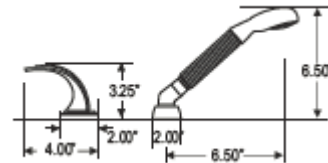

Codes and Standards

- ADA

ALTMANS RESERVES THE RIGHT TO MODIFY AND CHANGE SPECIFICATIONS AT ANY TIME. PLEASE VERIFY DIMENSIONS PRIOR TO INSTALLATION

Color/Finishes

- Polished Chrome,
- Refer to pricelist for other finishes.

Features and Benefits

- Brass Construction
- Flexible Connections
- 1/4 Turn Ceramic Disc Cartridges
- Includes valve 0D15
- Not available in PVD

Through-Hole Specifications

Spout: $\varnothing$ 1 1/2" Max.
Valve: $\varnothing$ 1 1/2" Max.