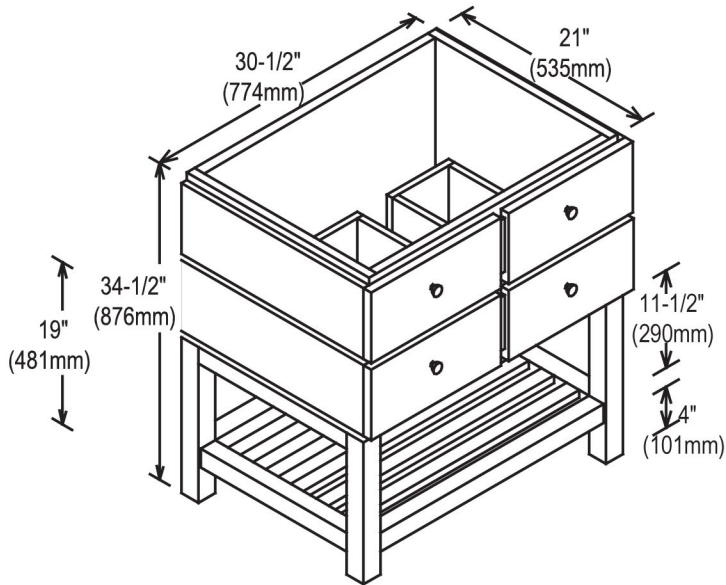

111-VH30

30" Vanity

SPECIFICATION SHEET

Features

Materials: Chinese Walnut solids with Am Walnut Veneers
 Glides: Soft closing
 Drawers: 1
 Drawer Boxes: 1/2" solid pine, four sided English dovetail
 Hardware: Brushed Nickel
 Side panels: 5/8" MDF with Am Walnut Veneers

Colors / Finish

111-Natural Walnut
 4-1/8" (104mm)