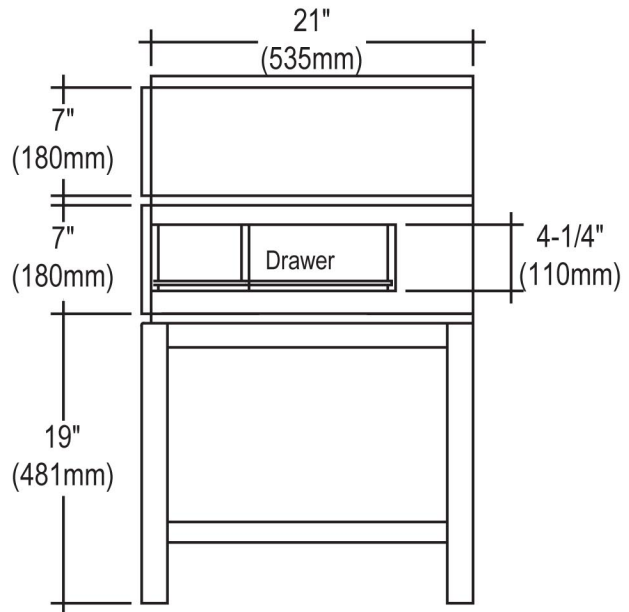

111-VH30

30" Vanity

SPECIFICATION SHEET

Features

Materials: Chinese Walnut solids with Am Walnut Veneers
 Glides: Soft closing
 Drawers: 1
 Drawer Boxes: 1/2" solid pine, four sided English dovetail
 Hardware: Brushed Nickel
 Side panels: 5/8" MDF with Am Walnut Veneers

Colors / Finish

111-Natural Walnut
 4-1/8" (104mm)