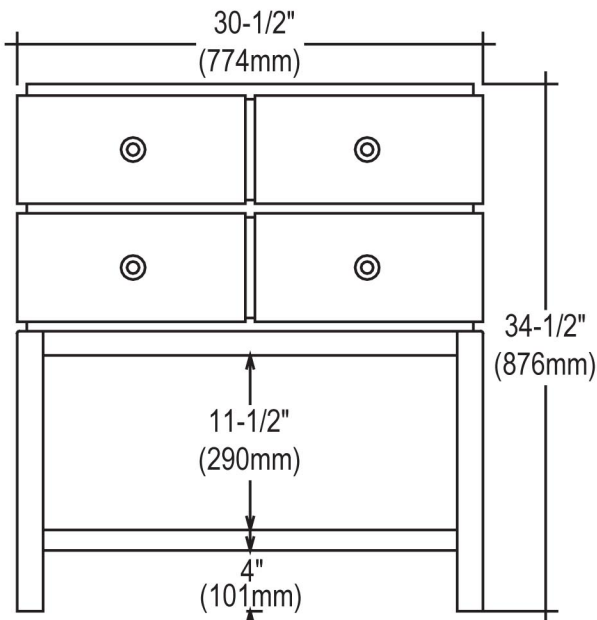

111-VH30

30" Vanity

SPECIFICATION SHEET

Features

Materials: Chinese Walnut solids with Am Walnut Veneers
 Glides: Soft closing
 Drawers: 1
 Drawer Boxes: 1/2" solid pine, four sided English dovetail
 Hardware: Brushed Nickel
 Side panels: 5/8" MDF with Am Walnut Veneers

Colors / Finish

111-Natural Walnut
 4-1/8" (104mm)