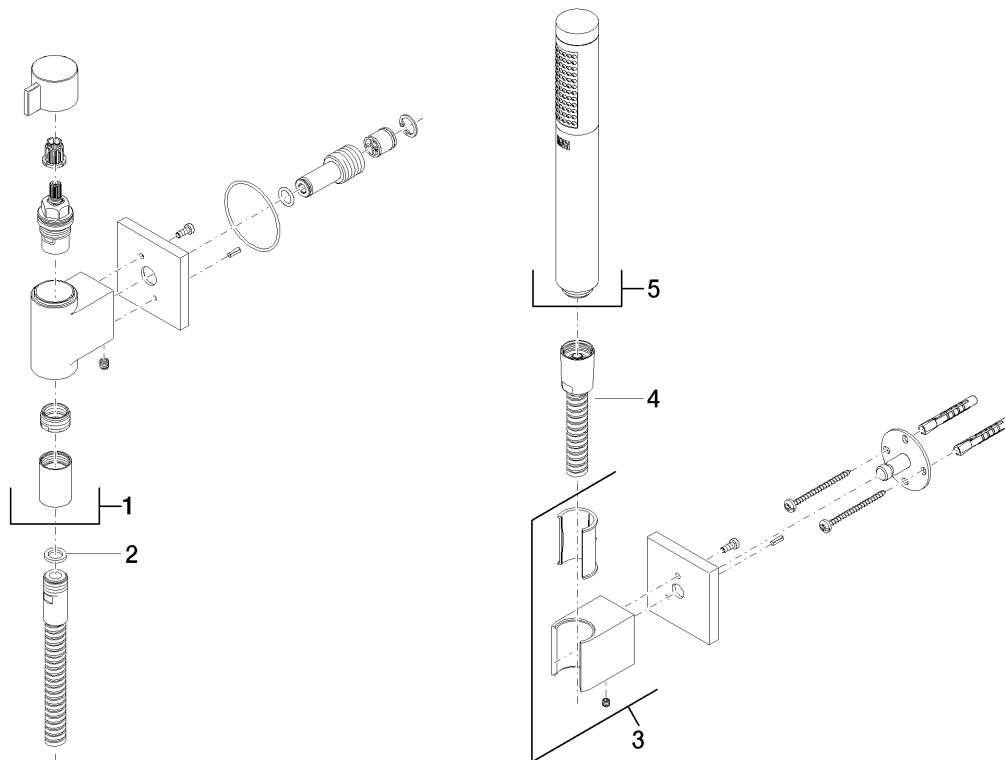

**Product specifications**

- Wall bracket
  - Volume control with ceramic disc cartridge
  - 3/8" shower outlet
  - Hand shower with descaling system and back flow preventer
  - Total height 9 1/2"
  - 3/8" x 1/2" x 49 1/4" shower hose with rotating hose connector
  - 2 3/8" x 2 3/8" flange
  - 1/2" wall elbow with back flow preventer
  - Water flow rate limited to max. 2 gpm
- Internal backflow preventer.

[ADA]

For use with xTOOL thermostat modules

**Surfaces**

- chrome 27809985-00
- chrome 27809985-00
- matt platinum 27809985-06
- matt platinum 27809985-06

**Exploded assembly drawing**

**Order quantity**

<b>No.</b>	<b>Article number</b>	<b>Name</b>	<b>Installation quantity</b>
1	28451985ff	connection	1
2	09142002690	seal	1
3	28050980ff	holder	1
4	093002072ff	hose	1
5	28010979ff	shower	1