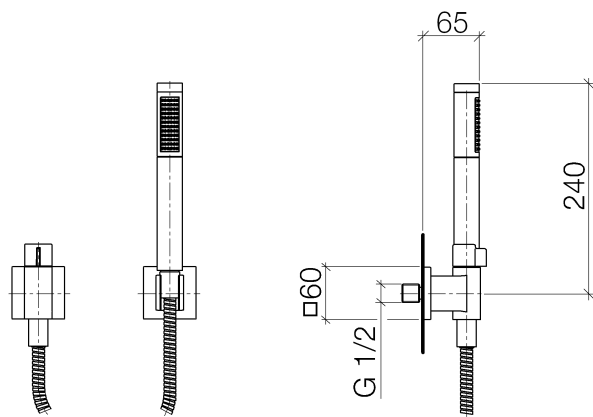

**Product specifications**

- Wall bracket
  - Volume control with ceramic disc cartridge
  - 3/8" shower outlet
  - Hand shower with descaling system and back flow preventer
  - Total height 9 1/2"
  - 3/8" x 1/2" x 49 1/4" shower hose with rotating hose connector
  - 2 3/8" x 2 3/8" flange
  - 1/2" wall elbow with back flow preventer
  - Water flow rate limited to max. 2 gpm
- Internal backflow preventer.

[ADA]

For use with xTOOL thermostat modules

**Surfaces**

- chrome 27809985-00
- chrome 27809985-00
- matt platinum 27809985-06
- matt platinum 27809985-06

**Exploded assembly drawing**

**Order quantity**

<b>No.</b>	<b>Article number</b>	<b>Name</b>	<b>Installation quantity</b>
1	28451985ff	connection	1
2	09142002690	seal	1
3	28050980ff	holder	1
4	093002072ff	hose	1
5	28010979ff	shower	1