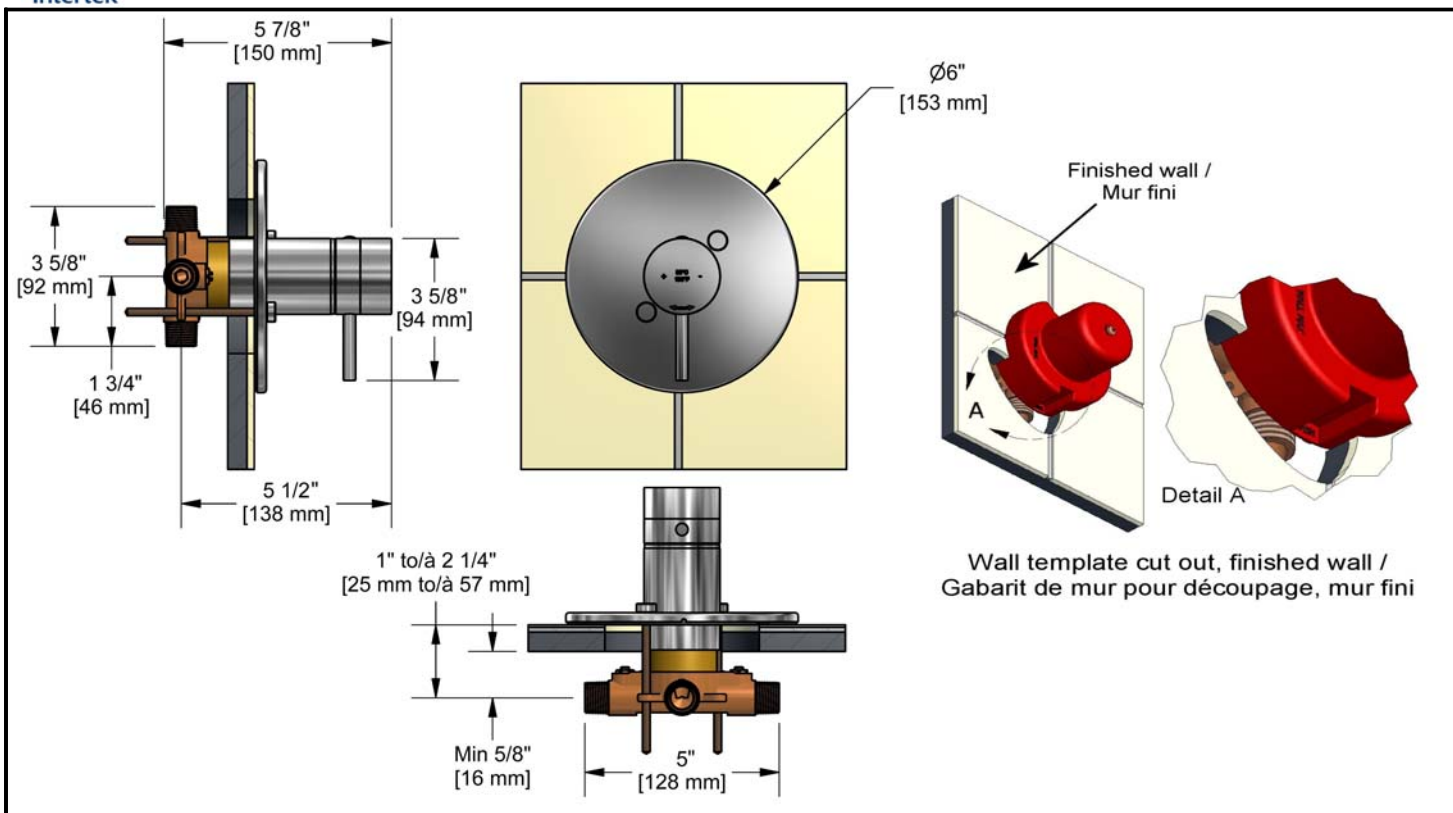

Certifications

- ASME A112.18.1
- CSA B125.1
- ASSE 1016

Sizes, models and finishes may differ from those presented.

Warranty

The Riobel inc. product carries a limited LIFETIME warranty on the finish Chrome, Gold (PVD), Brushed nickel (PVD), Night brushed (PVD), Polished nickel (PVD) and all working parts and is guaranteed from the initial date of purchase against all manufacturing defects. Other finished 1 year.

Customer service

Ontario, West Canada : 888-287-5354 Quebec, Maritimes, United States : 866-473-8442