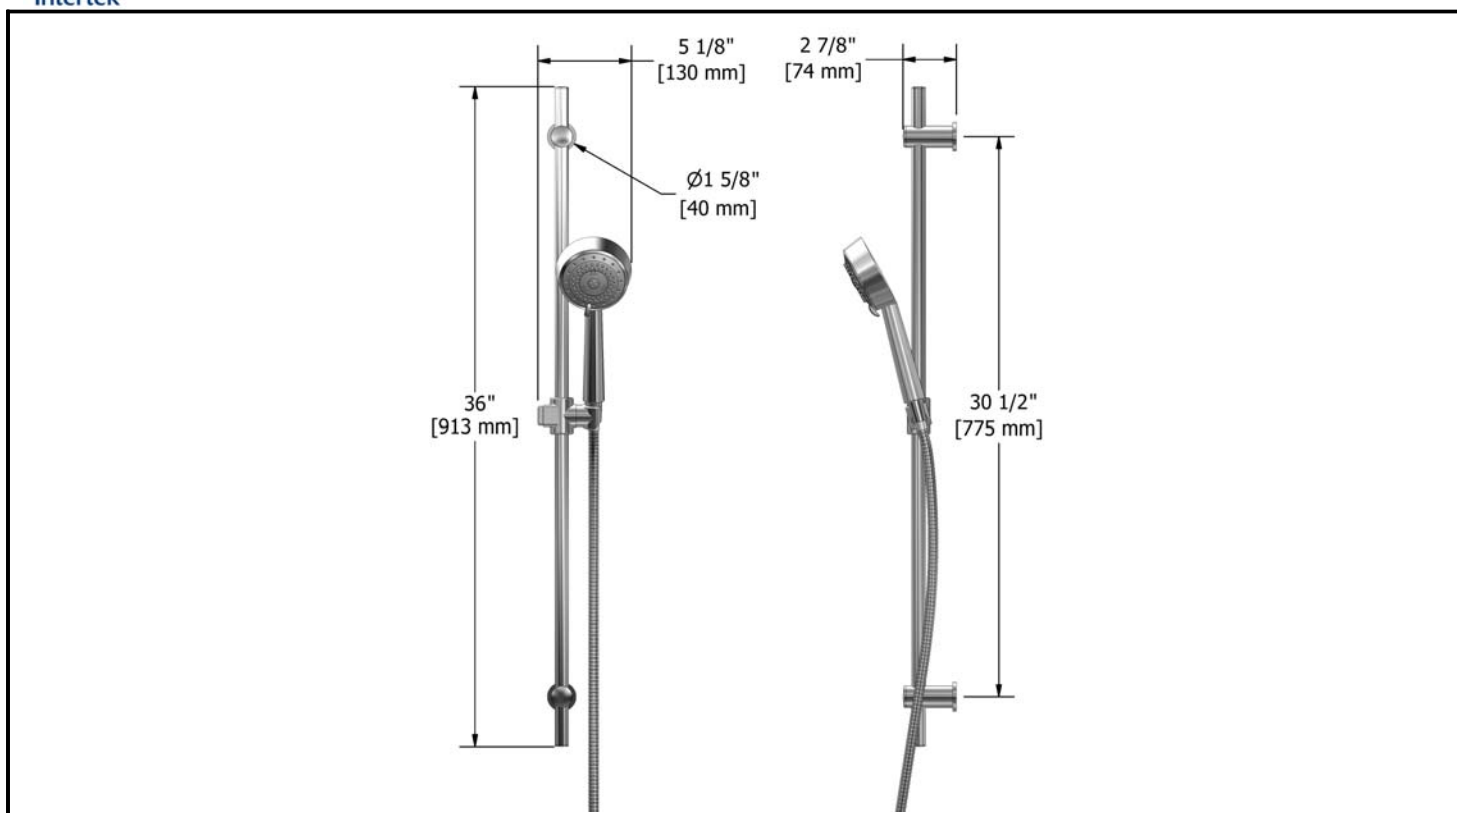

Sizes, models and finishes may differ from those presented.

Warranty

The Riobel inc. product carries a limited LIFETIME warranty on the finish Chrome, Gold (PVD), Brushed nickel (PVD), Night brushed (PVD), Polished nickel (PVD) and all working parts and is guaranteed from the initial date of purchase against all manufacturing defects. Other finished 1 year.

Customer service

Ontario, West Canada : 888-287-5354 Quebec, Maritimes, United States : 866-473-8442