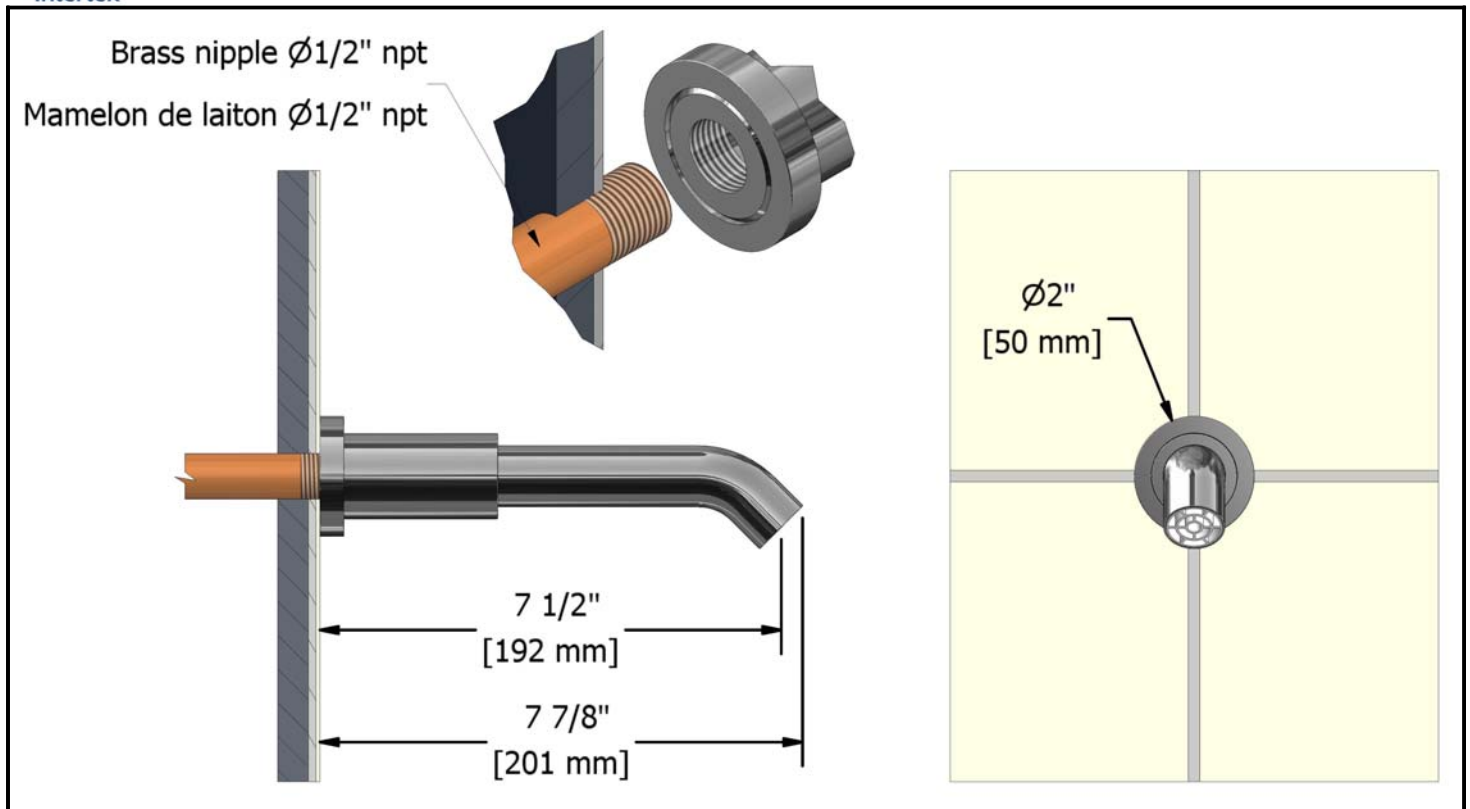

Certifications

- ASME A112.18.1
- CMR248 Approval
- CSA B125.1

Sizes, models and finishes may differ from those presented.

Warranty

The Riobel inc. product carries a limited LIFETIME warranty on the finish Chrome, Gold (PVD), Brushed nickel (PVD), Night brushed (PVD), Polished nickel (PVD) and all working parts and is guaranteed from the initial date of purchase against all manufacturing defects. Other finished 1 year.

Customer service

Ontario, West Canada : 888-287-5354 Quebec, Maritimes, United States : 866-473-8442