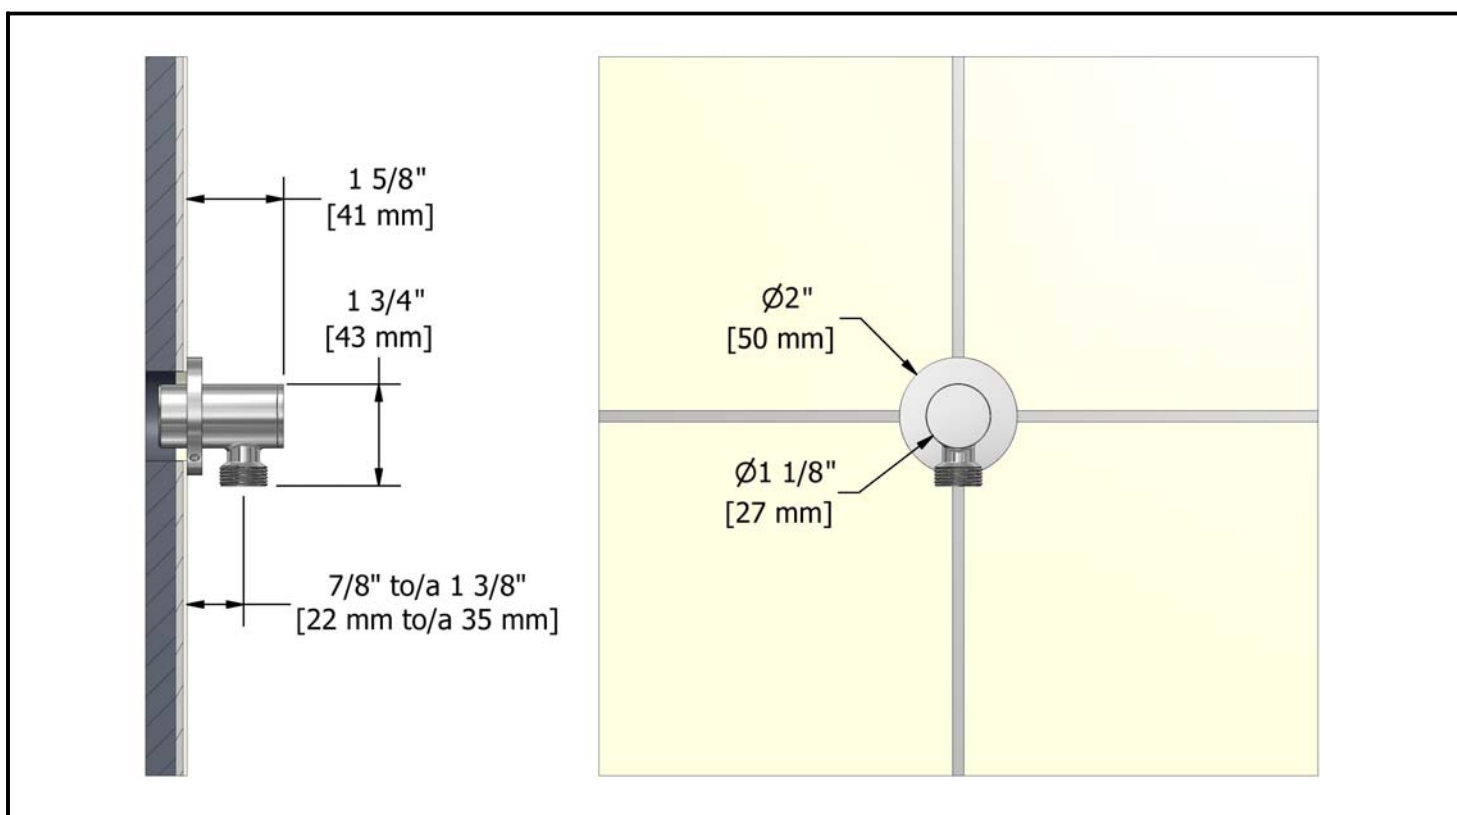

Sizes, models and finishes may differ from those presented.

Warranty

The Riobel inc. product carries a limited LIFETIME warranty on the finish Chrome, Gold (PVD), Brushed nickel (PVD), Night brushed (PVD), Polished nickel (PVD) and all working parts and is guaranteed from the initial date of purchase against all manufacturing defects. Other finished 1 year.

Customer service

Ontario, West Canada : 888-287-5354 Quebec, Maritimes, United States : 866-473-8442