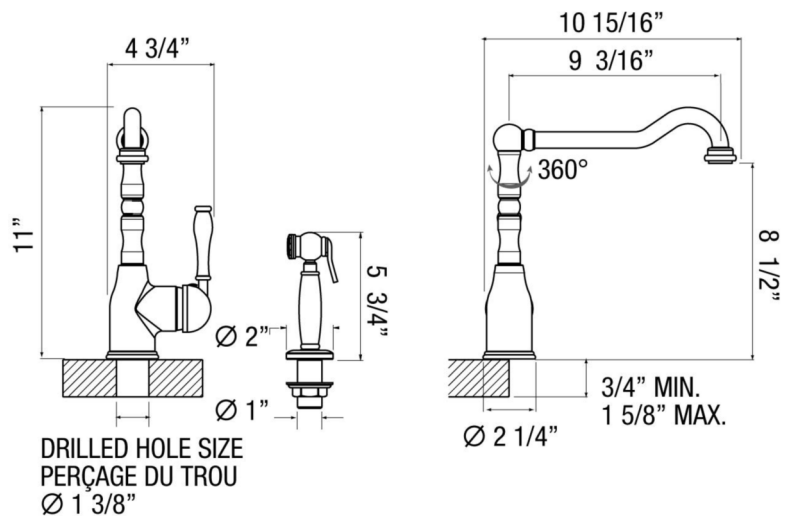

FEATURES:

- 360° swivel spout
- Kitchen faucet with side spray
- Ceramic disk cartridge for precise water flow/temp.
- Solid brass construction for long life and durability
- 2.2 GPM conservation aerator
- Flexible and quiet braided nylon inlet hoses included with 3/8" connectors
- Easy clean pull out spray
- CSA approved, LEAD FREE AB1953 compliant
- ADA compliant lever handle for easy operation
- Made in Italy

PRODUCT SPECIFICATIONS:

Traditional kitchen faucet with swivel spout. Ceramic cartridge for high precision. 360° swivel head that work for any sinks size.

PROJECT/JOB INFORMATION:

Project/Job name: _____
Specifier: _____
Contractor: _____

- All dimensions are in inches

This specification is subject to change without notice. Julien assumes no responsibility for the use of superseded or voided specifications.