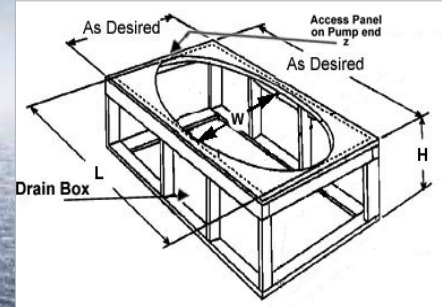

8 Fully directional adjustable PVC jets
Anti-vortex safety suction.
Color matched system trim
HydroOzone ozone sanitation system
Rigid PVC piping
Pre-wired pump on pump platform (standard pup location only)
Self draining pump and system
Soft Touch electronic on/off control with 30-min. integral timer
Integral E-Z Level platform facilitates installation
Must be set in Mortar Base

The Green Company

Framing Dimension

Tub Opening Dimension

(L)ength	(W)idth	(H)eight
68"	36"	23 1/4"

*Disclaimer: Certain options or altering the pump/blower location may cause the pump/blower to extend beyond the tub decking.
 For cutout dimensions wait for unit to arrive.
 All specifications subject to change without notice.*