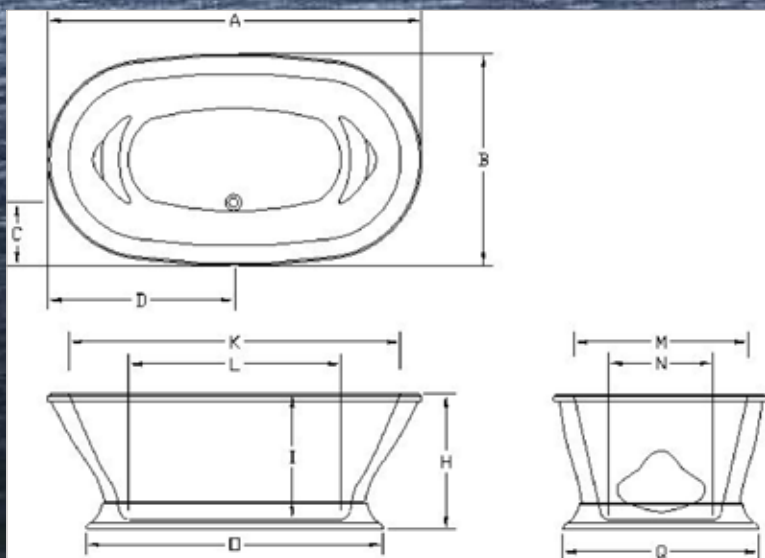

Model	AC	A	B	C	D	E	F
7040	J	70"	40"	12 3/8"	35"	4"	4"
	G	H	I	J	K	L	M
	1 3/4"	27 3/8"	24"	N/A	62"	42"	32"
	N	O	P	Q			
	21"	55"	N/A	37"			
Water Cap.(empty)				Water Cap. (w/bather)			
122 gal.				107 gal.