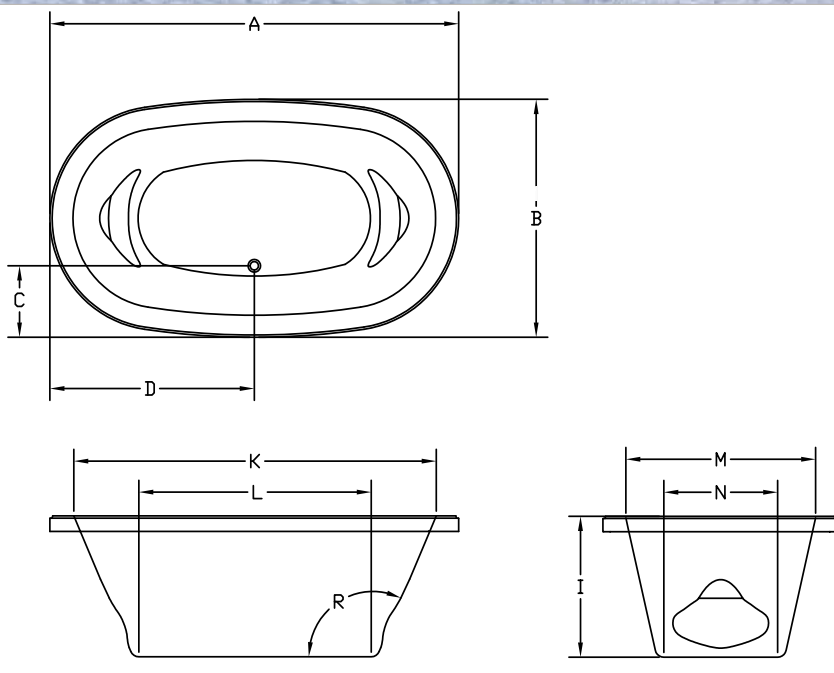

The Green Company

Framing Dimension

Tub Opening Dimension

(L)ength	(W)idth	(H)eight
68"	36"	23 1/4"

*Disclaimer: Certain options or altering the pump/blower location may cause the pump/blower to extend beyond the tub decking.
 For cutout dimensions wait for unit to arrive.
 All specifications subject to change without notice.*