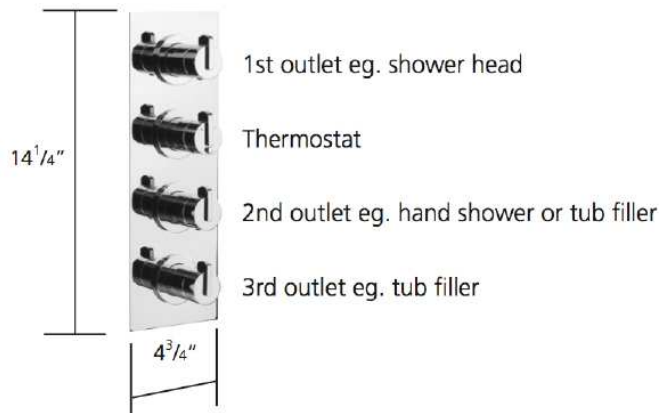

## V106-T

Xiara trim set for V106-AIS

Requires: V106-AIS  
Projection: Max 2 3/4"  
Options: V107 volume control  
Finishes: Chrome, Satin Nickel, Matt black

UK and Worldwide Customer Service Team:  
+44 (0)121 766 4200  
[www.samuel-heath.co.uk](http://www.samuel-heath.co.uk)