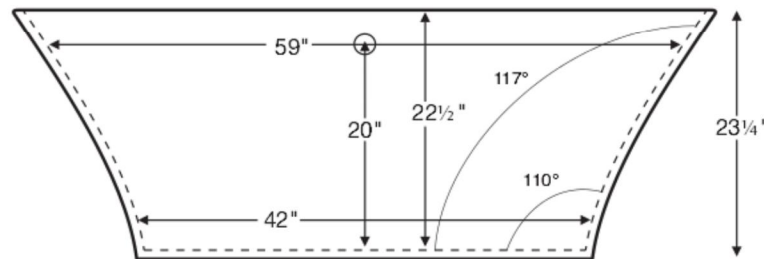

Addison 1

66.125" x 36.125" x 23.25"

Installation:
Freestanding

may also be undermounted

SEE IMPORTANT ORDERING & INSTALLATION INFORMATION BELOW

Shown above as an Air Bath.

IMPORTANT:
Pedestal base increases overall tub height by 3".

GENERAL SPECIFICATIONS:

Material	Engineered Solid Stone (ESS)
Soaker Weight	300 lbs / 136 kg
Air Bath Weight	330 lbs / 150 kg
Maximum Fill	119 gal to overflow

NOTE: Filling this tub to the maximum may require an above average size or dedicated water heater.