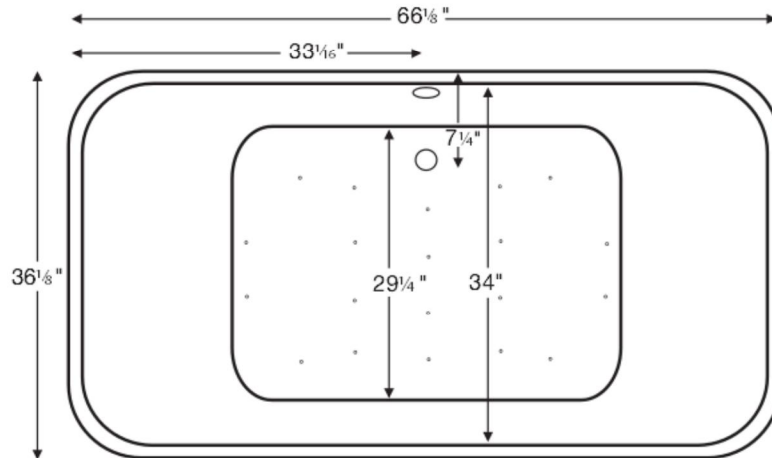

Addison 1

66.125" x 36.125" x 23.25"

Installation:
Freestanding

may also be undermounted

SEE IMPORTANT ORDERING & INSTALLATION INFORMATION BELOW

Shown above as an Air Bath.

IMPORTANT:
Pedestal base increases overall tub height by 3".

GENERAL SPECIFICATIONS:

Material	Engineered Solid Stone (ESS)
Soaker Weight	300 lbs / 136 kg
Air Bath Weight	330 lbs / 150 kg
Maximum Fill	119 gal to overflow

NOTE: Filling this tub to the maximum may require an above average size or dedicated water heater.