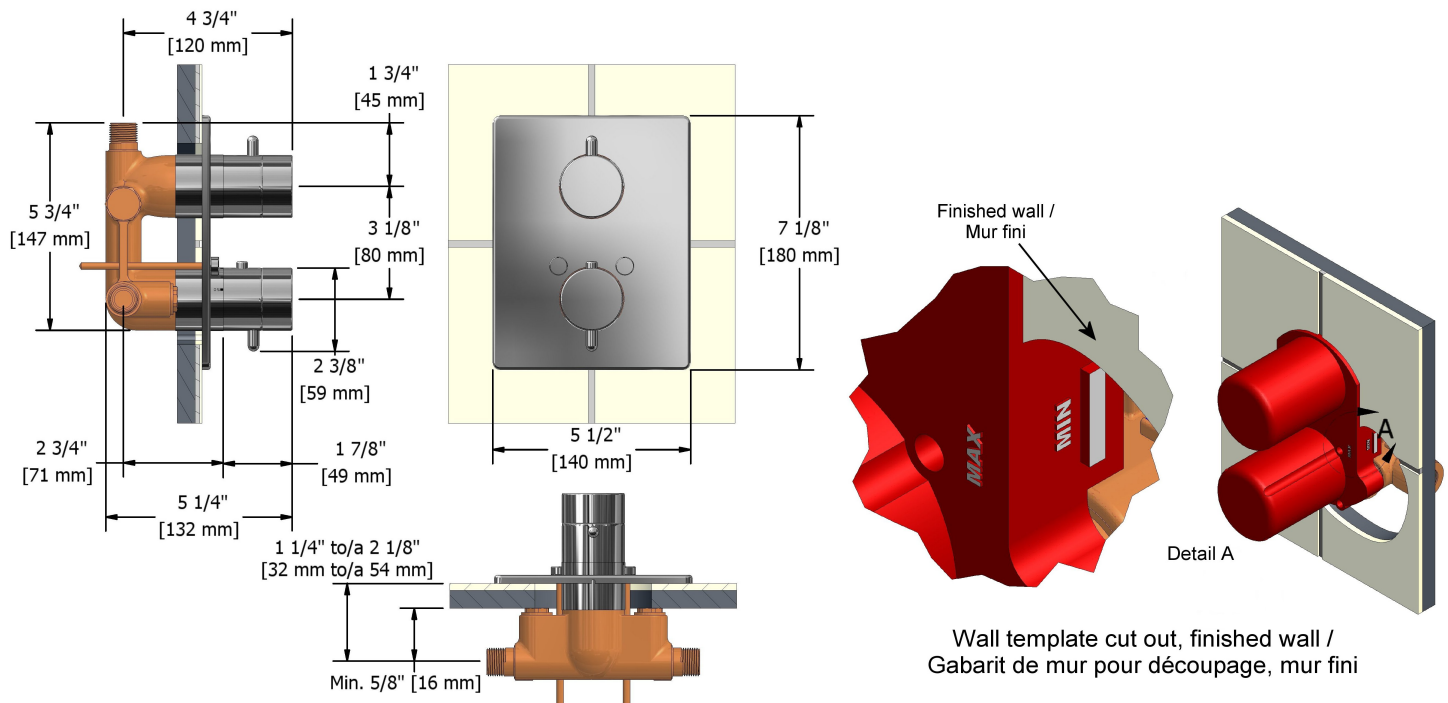

Type T (thermostatic) 3/4" complete valve with shut-off valve
TQ32XX

Specifications

Descriptions

- 3/4" inlet male NPT
- High flow thermostatic cartridge
- Check stops
- 1 integrated volume control
- Three 1/2" outlets male NPT

Available colors

- C : Chrome
- BN : Brushed nickel (PVD)

Available flows

- 57 L/min, 15 gpm (US) 60psi

Cartridges

- 401-125
- 401-306

Certifications

- CSA B125.1
- ASME A112.18.1
- ASSE 1016
- CMR248 Approval