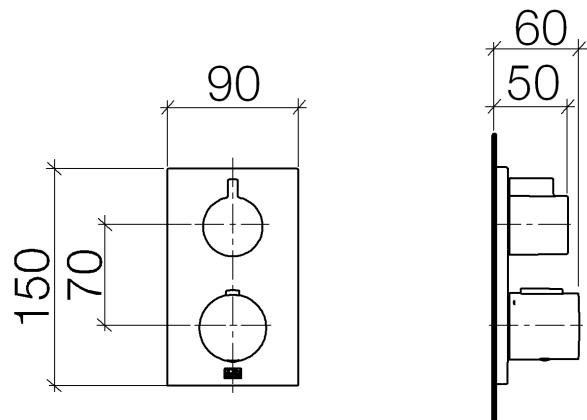

#### Exposed trim parts only, rough to be ordered separately

- 2x sleeve with adapter, can be cut to length
  - 1/2" ceramic disc cartridge
  - Thermostat cartridge
  - Cover plate 5 7/8" x 3 1/2"
  - Handle with lever
  - 2x mounting nut M 32 x 1
  - **Temperature control handle with safety lock at 38°**
  - max temperature can be set on the trim
- [ADA]