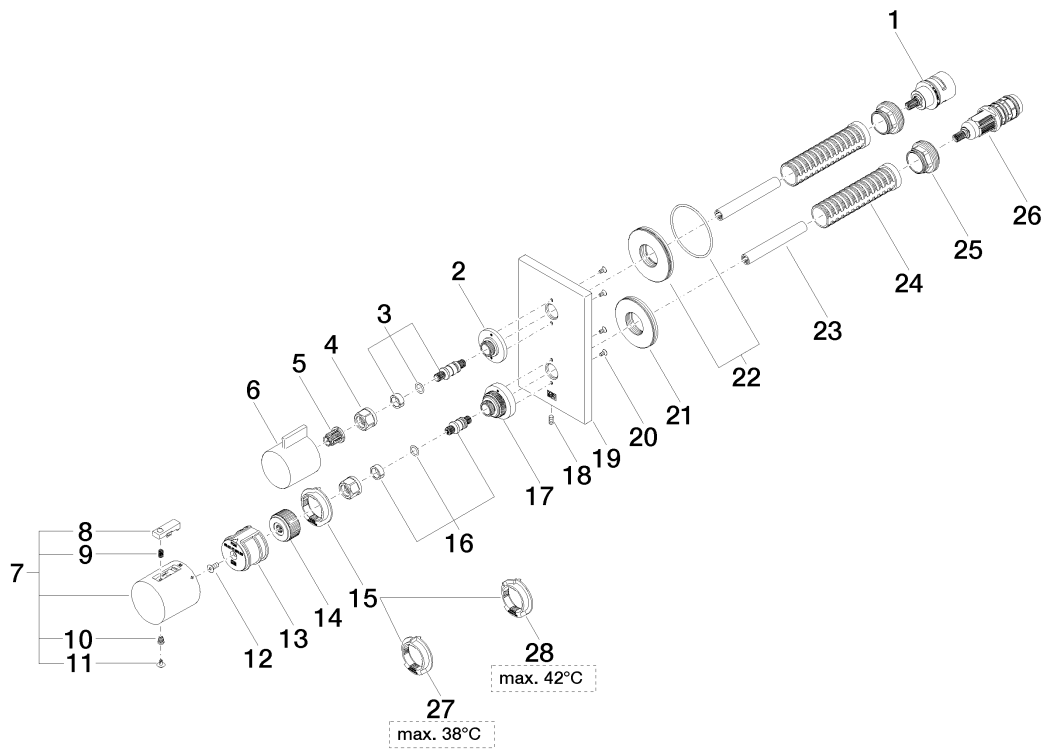

#### Exposed trim parts only, rough to be ordered separately

- 2x sleeve with adapter, can be cut to length
  - 1/2" ceramic disc cartridge
  - Thermostat cartridge
  - Cover plate 5 7/8" x 3 1/2"
  - Handle with lever
  - 2x mounting nut M 32 x 1
  - **Temperature control handle with safety lock at 38°**
  - max temperature can be set on the trim
- [ADA]

### Surfaces

- chrome 36425670-000010
- matt platinum 36425670-060010

### Accessories required

- Rough for concealed thermostat with integrated supply stops; 35426970

**Exploded assembly drawing**

**Order quantity**

<b>No.</b>	<b>Article number</b>	<b>Name</b>	<b>Installation quantity</b>
1	9090031660090	top	1
2	091212053ff	base	1
3	04290611100ff	spindle	1
4	09233002390	nut	2
5	09121200290	fixing cap	1
6	092067006ff	handle	1
7	04173300600ff	handle	1
8	092133010ff	handle	1
9	09160202790	spring	1
10	092033006ff	handle	1
11	093030159ff	screw	1
12	093030160ff	screw	1
13	09303012490	screw	1
14	09121205290	base	1
15	09121205490	base	1
16	09281015290	regulator	1
17	04290602400ff	spindle	1
18	091212051ff	base	1
19	09311113490	pin	1
20	091102222ff	plate	1
21	09303015790	screw	4
22	09300118890	disc	1
23	9030011900090	disc	1
24	09230112490	sleeve	2
25	09184007790	sleeve	2
26	09240425790	nut	2
27	0415020110090	cartridge	1
28	09281015190	regulator	1