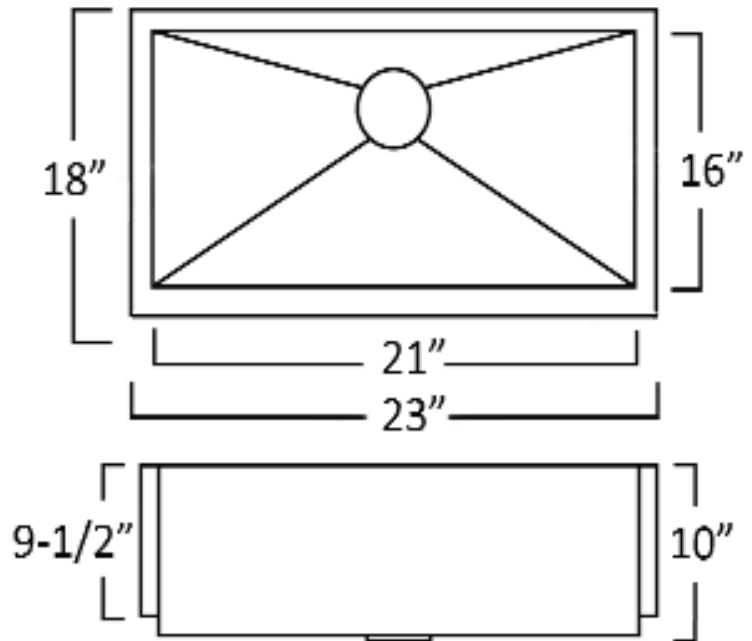

**23" SALOME SINGLE BOWL
RECTANGULAR PREP SINK**

Cat. No
PSSSB2204-SS

W: 23"

D: 18"

H: 10"

Features:

- ▶ Rectangular single bowl
- ▶ Solid 16 gauge, 304 grade metal construction
- ▶ Matte finish
- ▶ Coated for sound insulation
- ▶ Mounting clips and template included
- ▶ Lip is 1-1/16" wide
- ▶ Drain is 3-1/2"
- ▶ Drain sold separately

Compliance Certification
Meets or exceeds the following
specifications: ASME
A112.19.3-2001 for Stainless Steel.

***Please do NOT cut hole without
template or actual product.**

Interior Dimensions:

Basin Interior: 21" W x 16" D
Basin Depth: 9-1/2"

Dimensions of fixture are nominal and may vary within the range of tolerances established by ANSI Standard A112.19.2. Dimensions and specifications subject to change without notice.