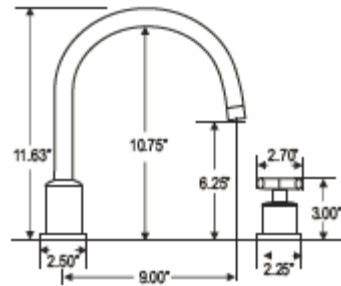

ALTMANS RESERVES THE RIGHT TO MODIFY AND CHANGE SPECIFICATIONS AT ANY TIME. PLEASE VERIFY DIMENSIONS PRIOR TO INSTALLATION

Color/Finishes

- Polished Chrome, PVD Satin Nickel Only

Features and Benefits

- Brass Construction
- Flexible Connections
- 1/4 Turn Ceramic Disc Cartridges
- Valve 0D12PR Ordered Separately

Through-Hole Specifications

Spout: $\varnothing$ 1 1/2" Max.

Valve: $\varnothing$ 1 1/2" Max.