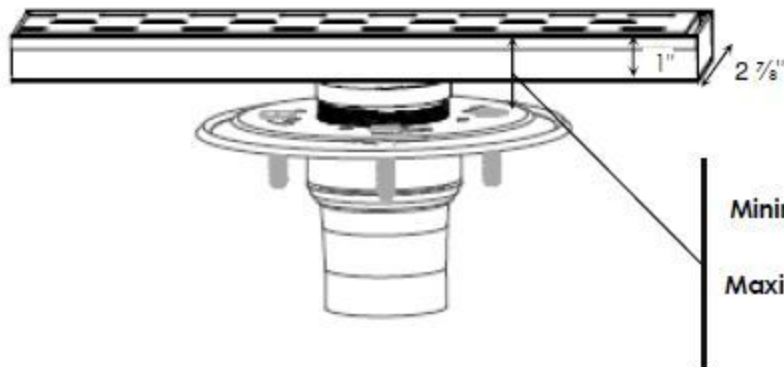

*(overall dimensions includes channel)*

← Grate available in 31 7/8", 35 7/8", 47 1/2" & 59 1/4" →

**Clamp down drain is not supplied by Infinity Drain**