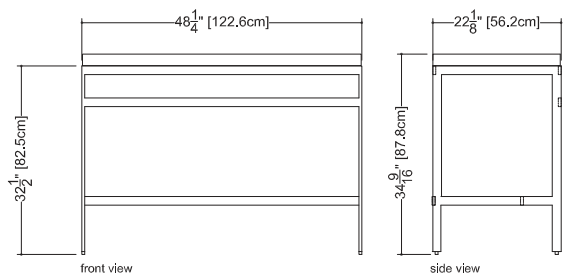

Furniture

CONSOLE TABLE C 48M – mirror finish **C 48B** – brushed finish **C 48BLK** – blackened mirror
 dimensions: 22 1/8" depth x 48 1/4" length x 34 9/16" height - 562 x 1226 x 878 mm

■ **Stainless steel**
 grade 304
 gauge 16

■ **finish**
 mirror
 brushed
 blackened mirror

■ **laminated glass**
 (2) 2,7 mm non-tempered Starphire
 0,030" PVB ■ Polished sides

- console is made of stainless steel
- adjustable legs
- to combined with 48 inch – 122 cm integrated countertop CUBE or OVE Collection
- combination weight - 90 lb (US) 41 kg (CA)
- option
 decorative round-style bottle trap
 polished chrome or brushed nickel
- overflow
 without overflow: VCS 48C, VCS 48L, VCS 48R, VCS 48, VOVS 48C, VOVS48
 built-in overflow: VCS 48C-O, VCS 48L-O, VCS 48R-O, VCS 48-O, VOVS 48-O
 polished chrome or brushed nickel
- faucet hole
 mono, 8" c/c or no hole

WETSTYLE cannot be held responsible for any technical errors and reserves the right to make revisions without notice.

Approximate measurement.
 The manufacturer accepts 1/4" (6.35mm) variance.

R01/12

www.WETSTYLE.CA - Montreal - Canada
 Tel. 450.536.9000 - 1 888.536.9001 - Fax. 450.536.0202