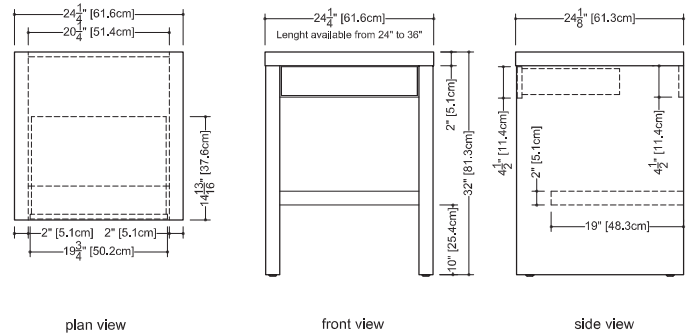

WETSTYLE cannot be held responsible for any technical errors and reserves the right to make revisions without notice.

Approximate measurement.
The manufacturer accept $\frac{1}{4}$ " (6.35mm) variance.

www.WETSTYLE.CA - Montreal - Canada
Tel. 450.536.9000 - 1 888.536.9001 - Fax. 450.536.0202