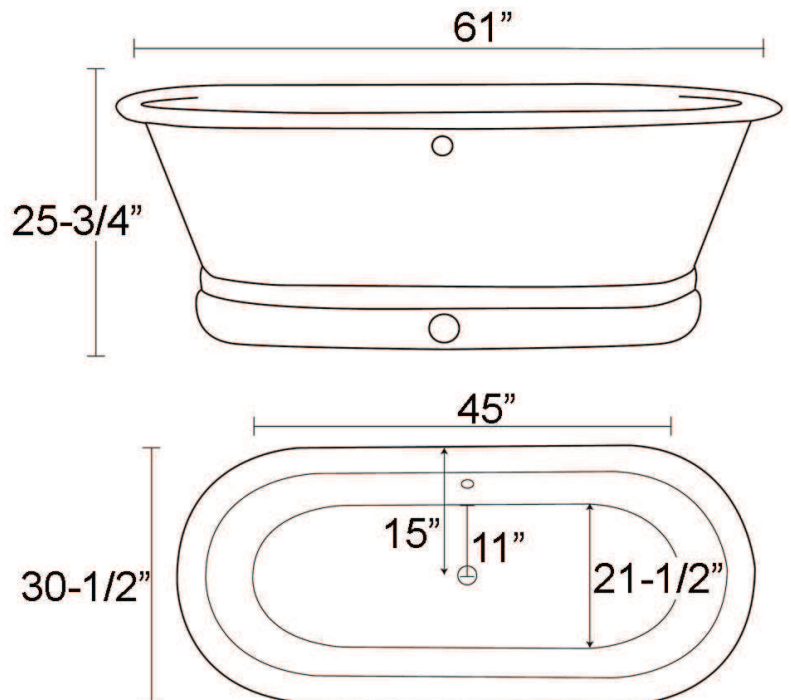

Tub Finishes:

AC Hammered Antique Copper

Dimensions and specifications subject to change without notice.