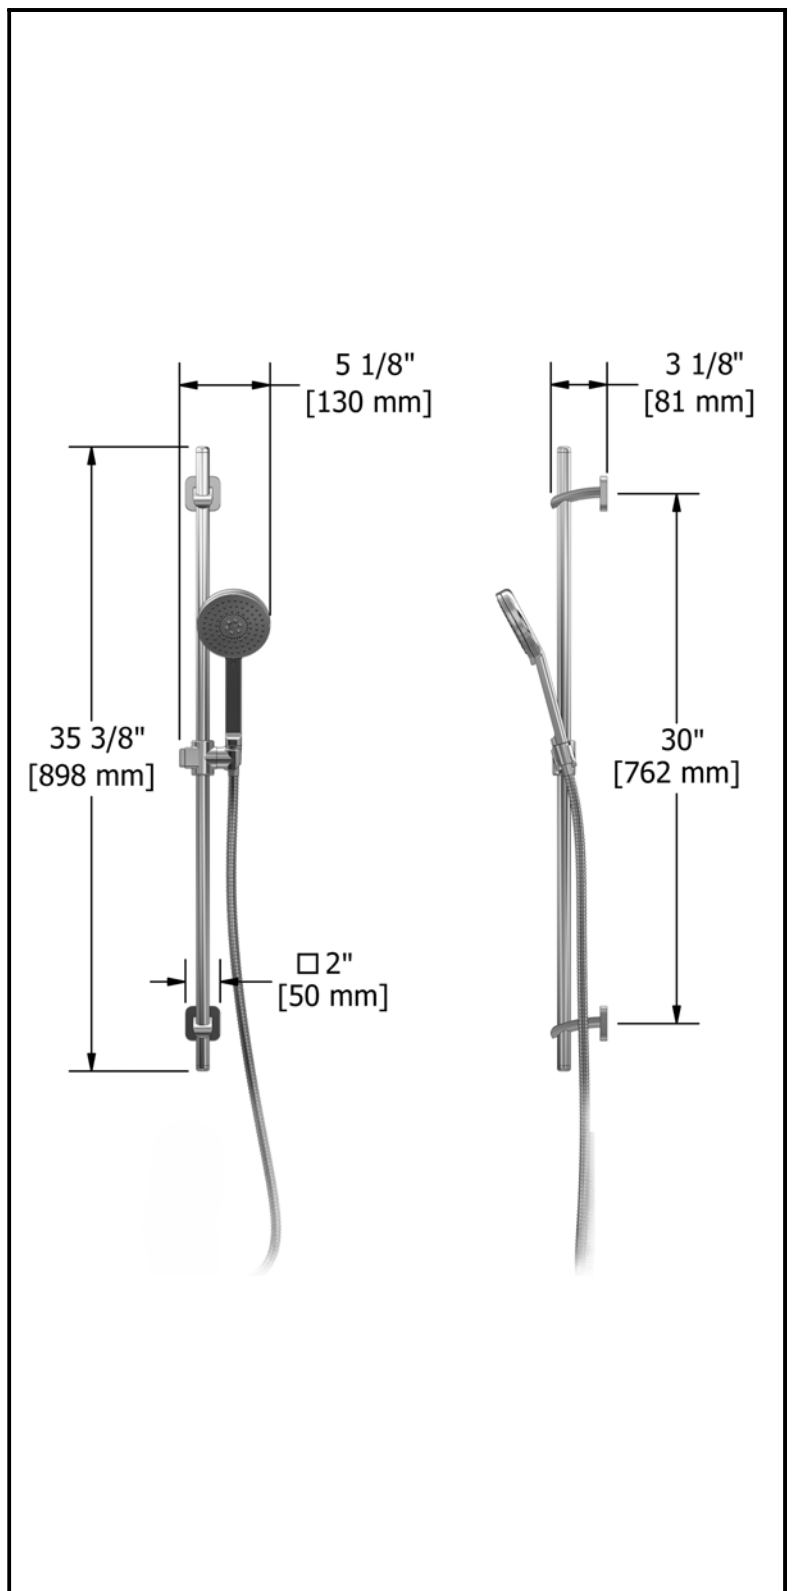

¾" double coaxial thermostatic pressure balance system with 2 hand shower rails, 4 body jets and shower head

KIT#783SAXX

Specifications

Composition

- SA83 - ¾" double coaxial thermostatic pressure balance valve
- 7007 - Hand shower rail
- 478 - 20cm (8") shower head
- 574 - 40cm (16") shower arm
- 377 - Eco body jet
- 777 - Elbow supply with shut-off valve

Customer service

Ontario, West Canada : 888-287-5354 Quebec, Maritimes, United States : 866-473-8442

Hand shower rail
7007XX

Specifications

Descriptions

- 2 jet hand shower; luxurious, massage
- 150cm (59") double interlock flexible hose
- Ø19mm (¾") slide bar

Customer service

Ontario, West Canada : 888-287-5354 Quebec, Maritimes, United States : 866-473-8442

20cm (8") shower head

478XX

Specifications

Descriptions

- ½" female inlet NPT
- Touch clean
- Swivel

Available colors

Customer service

Ontario, West Canada : 888-287-5354 Quebec, Maritimes, United States : 866-473-8442

40cm (16") shower arm

574XX

Specifications

Descriptions

- ½" male inlet NPT
- Solid brass
- Flange with set screw