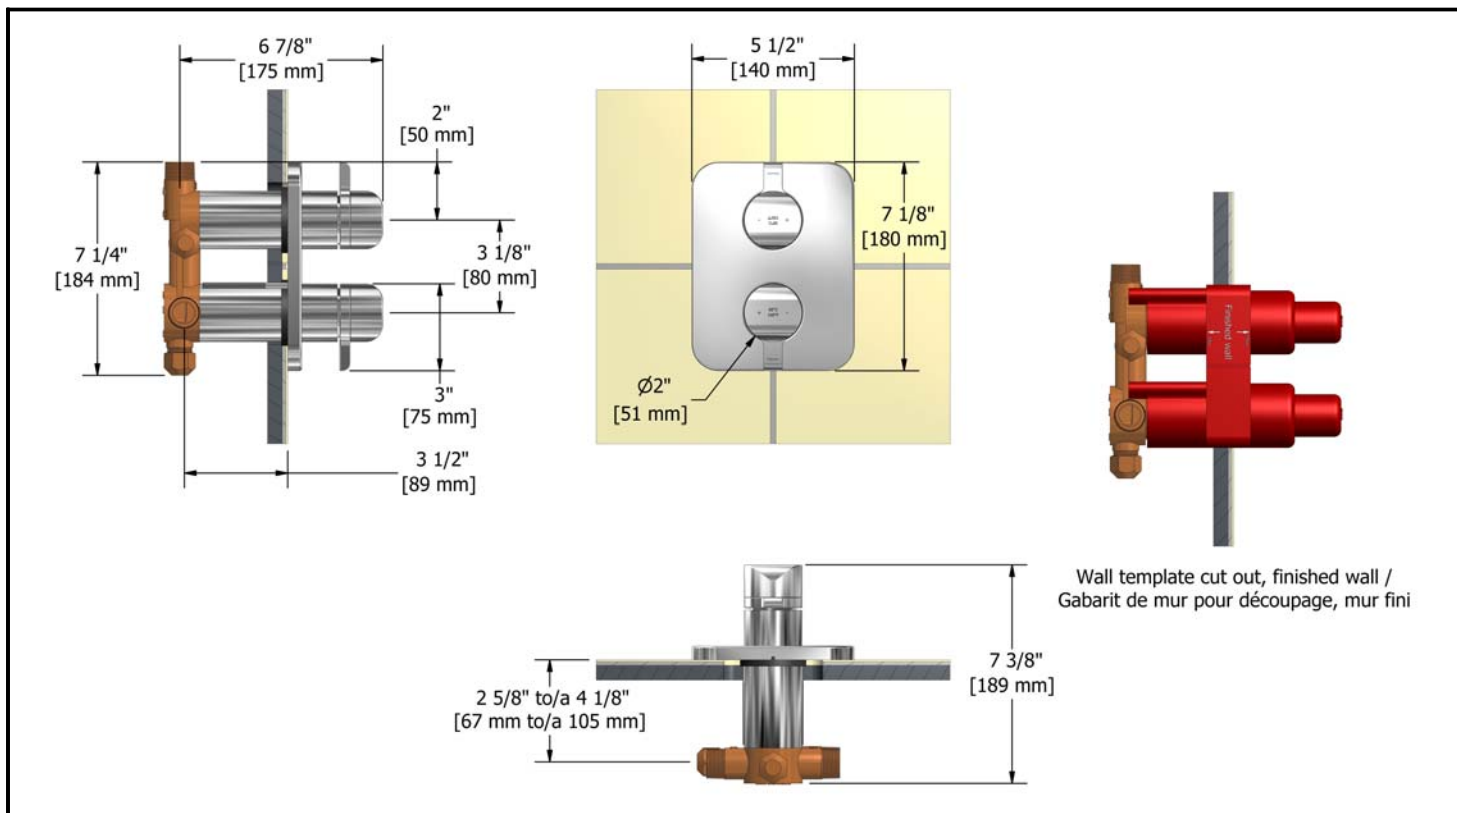

Certifications

- CSA B125.1
- ASME A112.18.1
- ASSE 1016