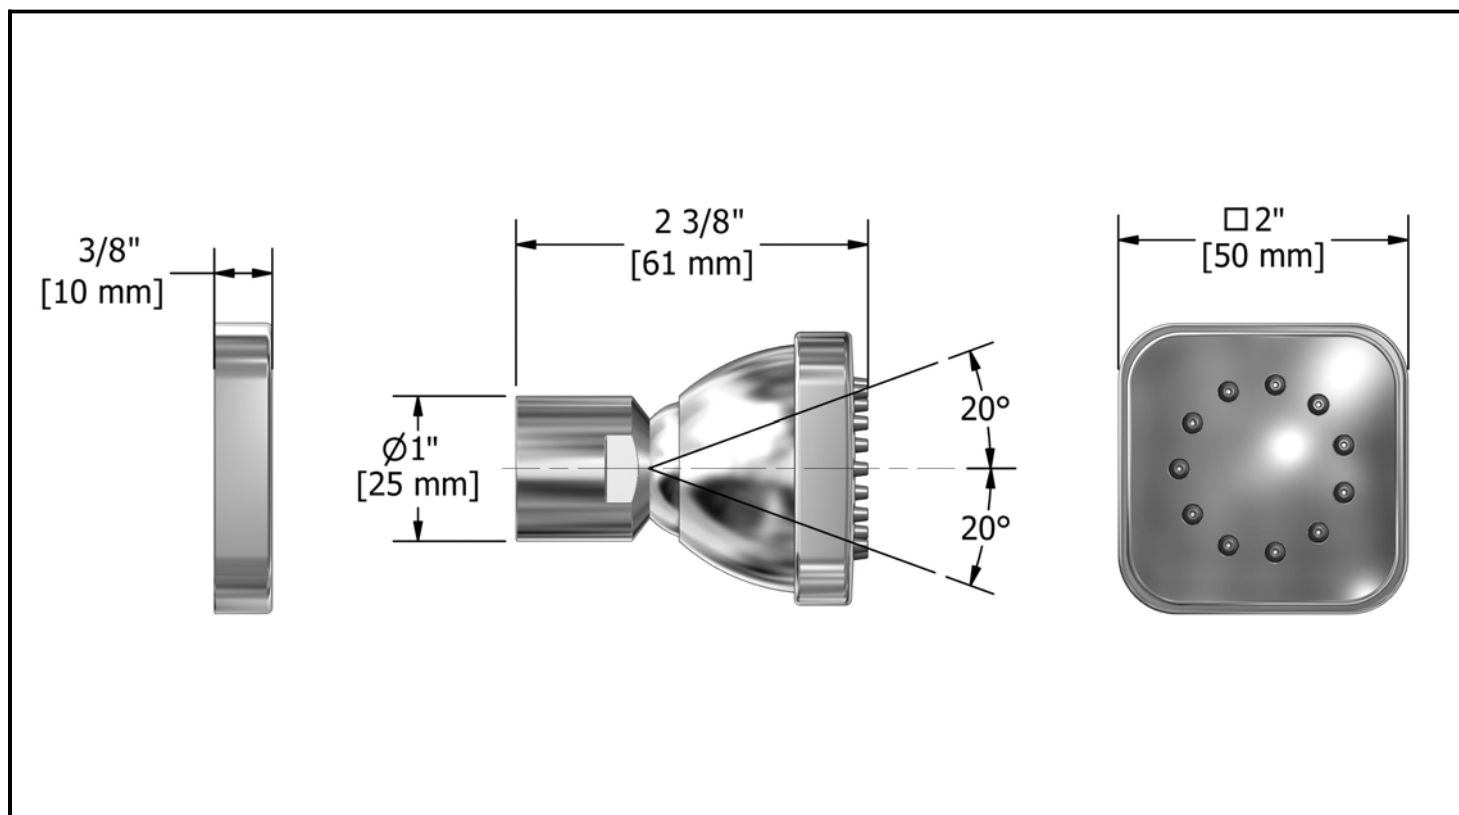

Warranty

The Riobel inc. product carries a limited LIFETIME warranty on the finish Chrome, Gold (PVD), Brushed nickel (PVD), Night brushed (PVD), Polished nickel (PVD) and all working parts and is guaranteed from the initial date of purchase against all manufacturing defects. Other finished 1 year.

Customer service

Ontario, West Canada : 888-287-5354 Quebec, Maritimes, United States : 866-473-8442