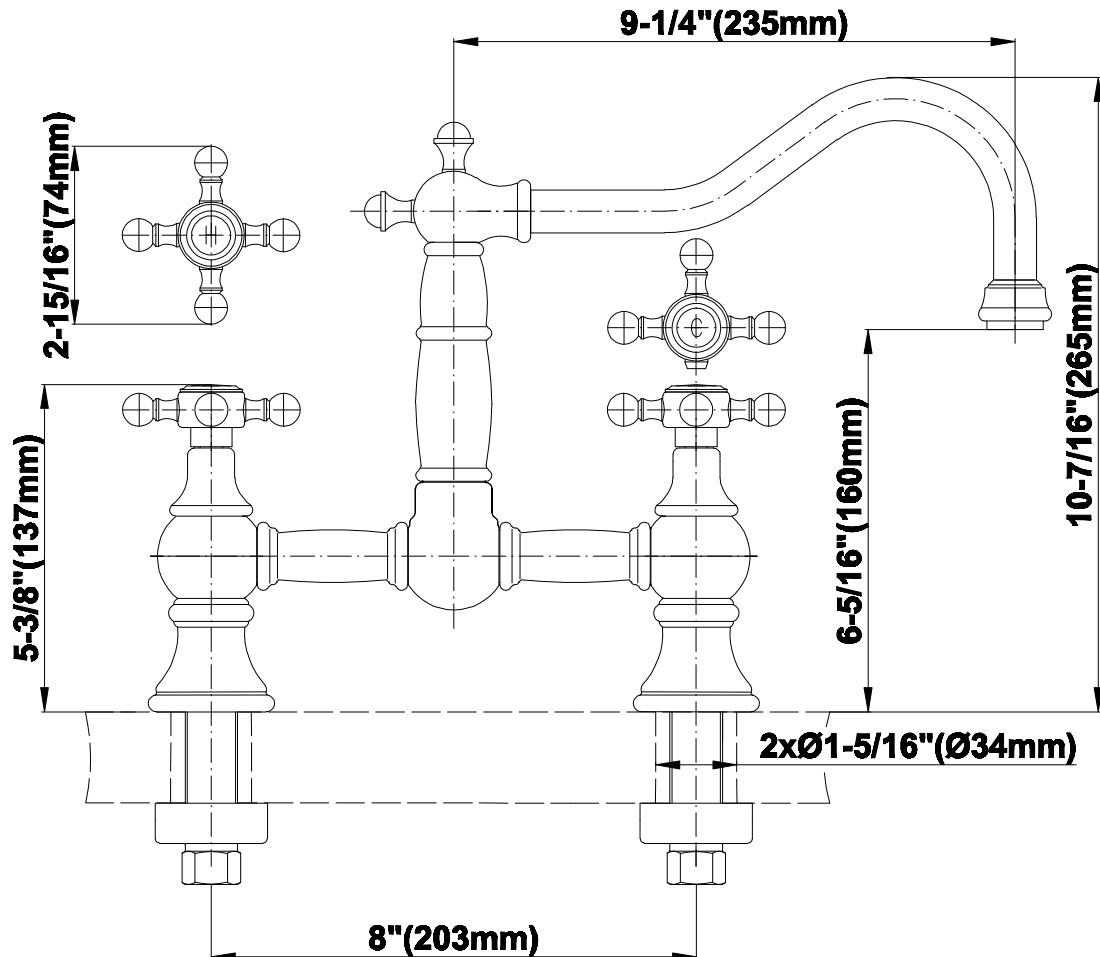

G-4840-C2

Contemporary Kitchen
Bridge Kitchen Faucet

GRAFF[®]
CUTTING EDGE DESIGN

Product Features

- Installs on 8" centers
- Swivel spout

Available Finishes

- Polished Chrome
G-4840-C2-PC
- Silver Nickel G-4840-C2-SN
- Olive Bronze G-4840-C2-OB
- Polished Nickel
G-4840-C2-PN

Optional Accessories

- G-9300 water-saving aerator reduces waterflow from 2.2 to 1.5 gpm

Warranty

- Limited lifetime warranty

For complete warranty information go to www.graff-faucets.com/en-nam/warranty

The measurements shown are for reference only. Products and specifications shown are subject to change without notice. Revised 09/2012.