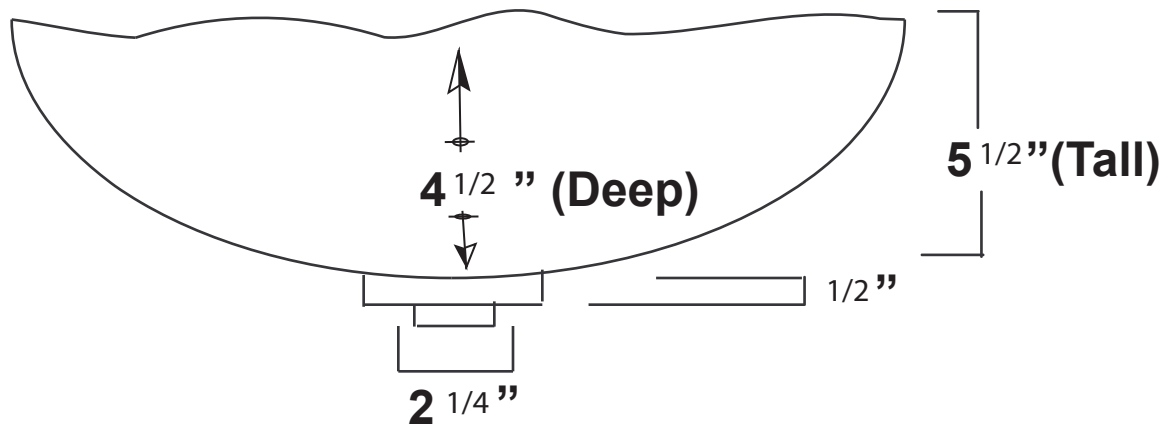

Elite Bath

Joy Model #JV15 Specifications Sheet

36 lbs.