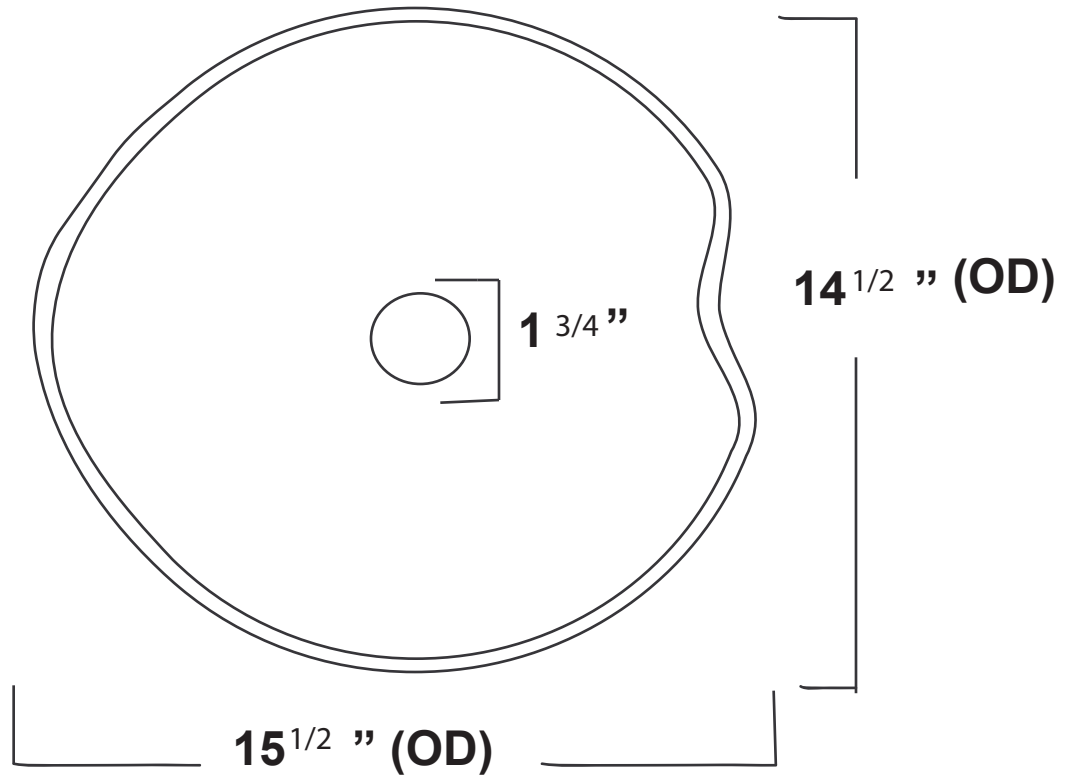

Elite Bath

Joy Model #JV15 Specifications Sheet

36 lbs.