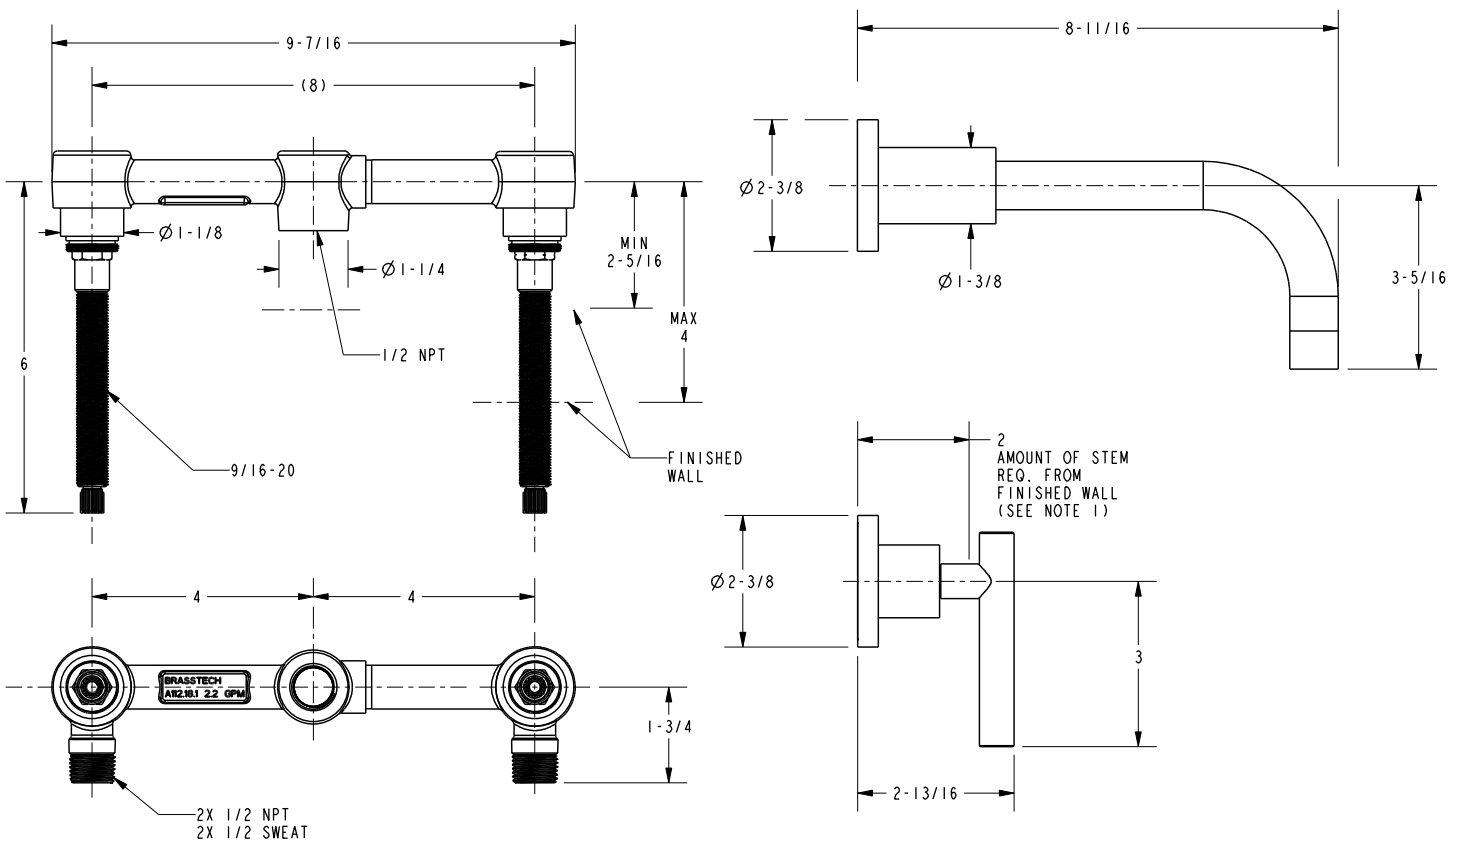

### Required Accessory:

Faucet, above, and Rough Valve, below, must both be specified.

Application	Tub Only Valve*	Wall Lavatory Valve	Tub Only Valve*	Wall Lavatory Valve
Description	2-Cartridge Assembly with 16pt Spline		2-Cartridge Assembly with 20pt Spline	
Inlet/Outlet Size	1/2"	1/2"	1/2"	1/2"
Part Number	<input type="checkbox"/> 1-500	<input type="checkbox"/> 1-532	<input type="checkbox"/> 1-564	<input type="checkbox"/> 1-560
Image				

### Product Specification:

Add "Color / Finish" suffix to model number, below.

The Wall-Mounted Lavatory Faucet shall be made of solid brass construction. Wall-Mounted Lavatory Faucet shall incorporate ADA compliant lever handles and a 8-1/4" (21.0 cm) spout (wall-to-center) that incorporates a 1/2" NPT inlet fitting. Wall-Mounted Lavatory Faucet shall be Newport Brass Model 3-991L/\_\_\_\_\_ and Newport Brass rough valve shall be 1-532.

# 3-991L

Product Dimensions (units are in inches)

1. CUT ALL-THREAD  $1/2"$  SHORTER THAN STEM

East Linear Wall-Mounted Lavatory Faucet  
**3-991L**

**NEWPORT BRASS**  
Flawless Beauty. From Faucet to Finish.™