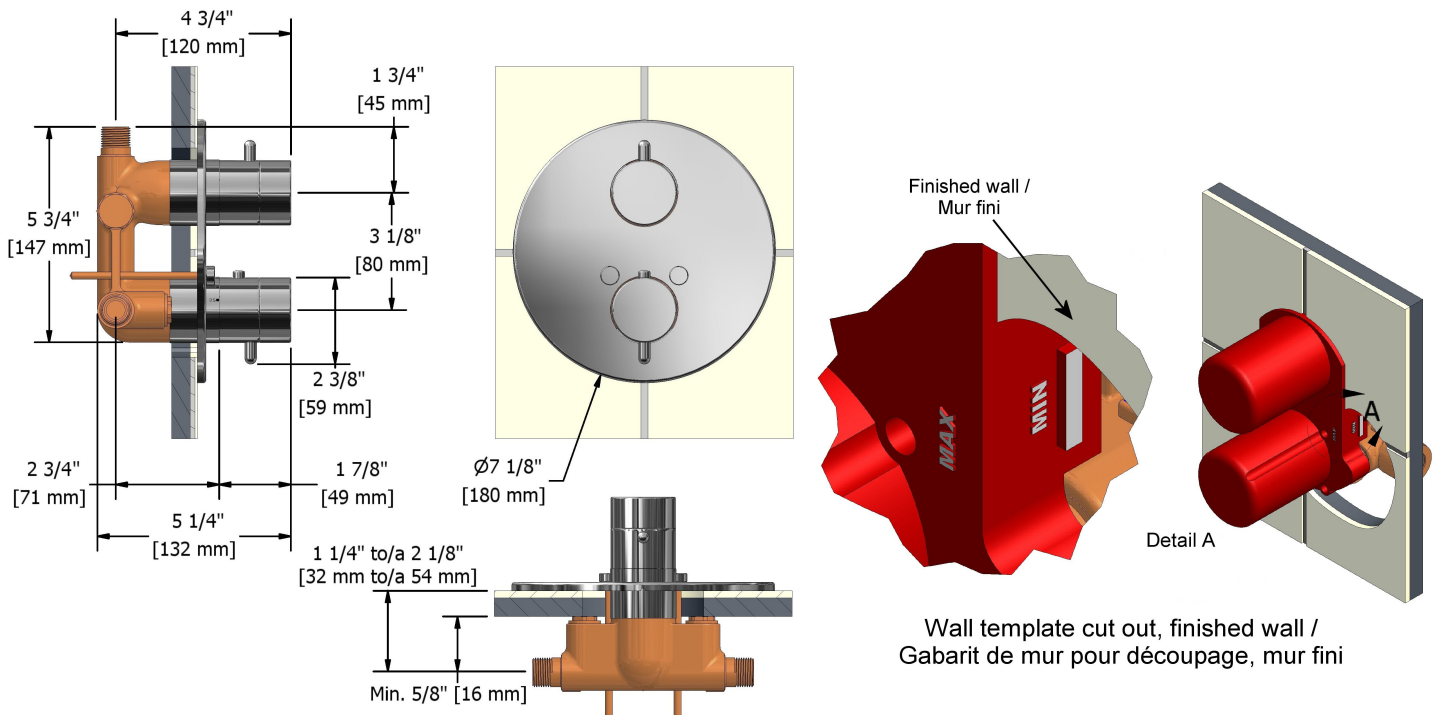

Type T (thermostatic) 3/4" complete valve with shut-off valve
TM32XX

Specifications

Descriptions

- 3/4" inlet male NPT
- High flow thermostatic cartridge
- Check stops
- 1 integrated volume control
- Three 1/2" outlets male NPT

Available colors

- C : Chrome
- BN : Brushed nickel (PVD)

Available flows

- 57 L/min, 15 gpm (US) 60psi

Cartridges

- 401-125
- 401-306

Certifications

- CSA B125.1
- ASME A112.18.1
- ASSE 1016
- CMR248 Approval