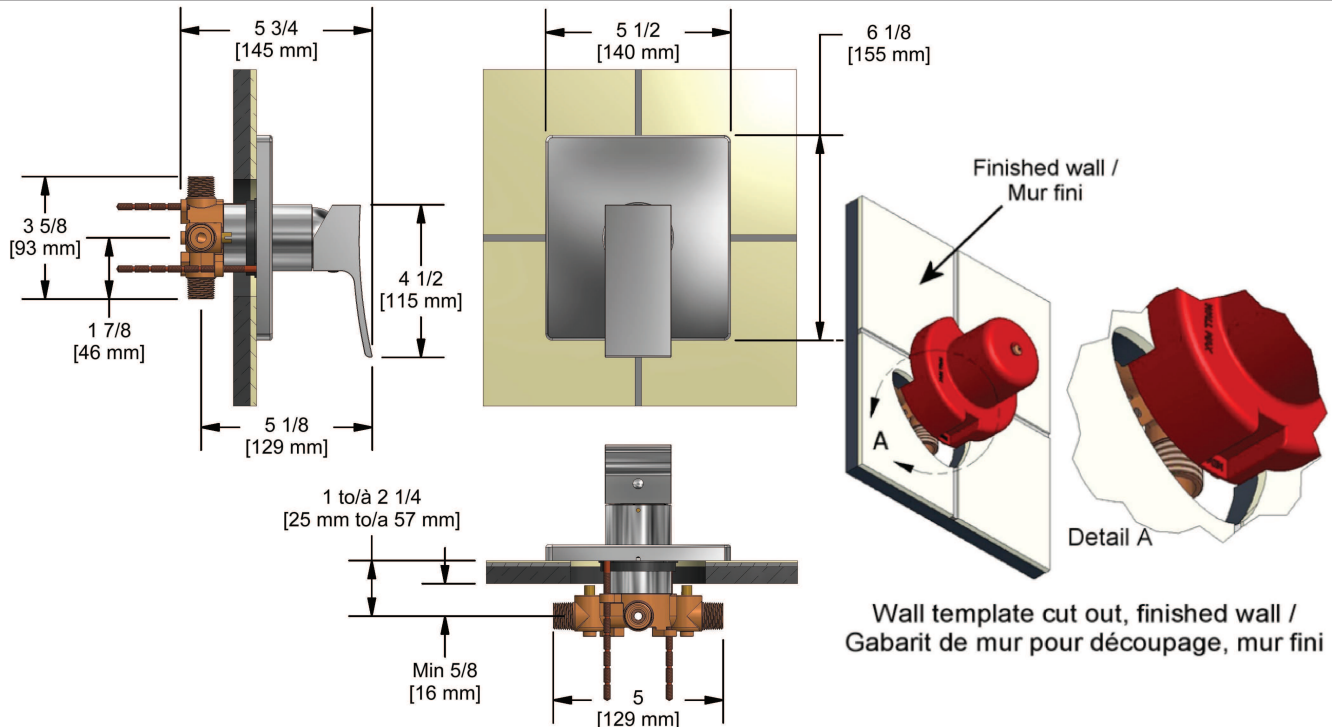

Type P (pressure balance) complete valve
ZOTQ51XX

Specifications

Descriptions

- 1/2" inlet male NPT or sweat
- Service stops
- Ceramic cartridge and balancing spool with check valves
- Double action: flow and temperature control
- 1/2" outlet male NPT or sweat

Available colors

- C : Chrome
- BN : Brushed nickel (PVD)

Available flows

- 22 L/min, 5.8 gpm (US) 60psi

Cartridges

- 401-016 - 405-010

Certifications

- CSA B125.1
- ASME A112.18.1
- ASSE 1016
- CMR248 Approval