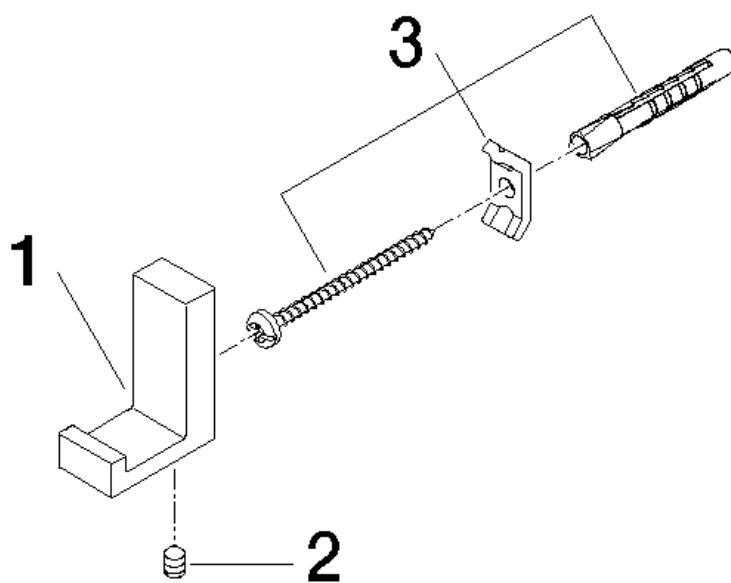

Product specifications

- Height 1 3/4"
- 1 3/8" projection

Surfaces

- | | |
|-----------------|-------------|
| • chrome | 83251780-00 |
| • matt platinum | 83251780-06 |
| • platinum | 83251780-08 |
| • Cyprum | 83251780-49 |

Exploded assembly drawing

Order quantity

No.	Article number	Name	Installation quantity
1	081860521ff	hook	1
2	09311103490	pin	1
3	0517207160090	fixing set	1