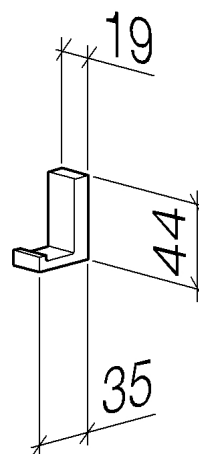

Product specifications

- Height 1 3/4"
- 1 3/8" projection

Surfaces

- | | |
|-----------------|-------------|
| • chrome | 83251780-00 |
| • matt platinum | 83251780-06 |
| • platinum | 83251780-08 |
| • Cyprum | 83251780-49 |

Exploded assembly drawing

Order quantity

No.	Article number	Name	Installation quantity
1	081860521ff	hook	1
2	09311103490	pin	1
3	0517207160090	fixing set	1