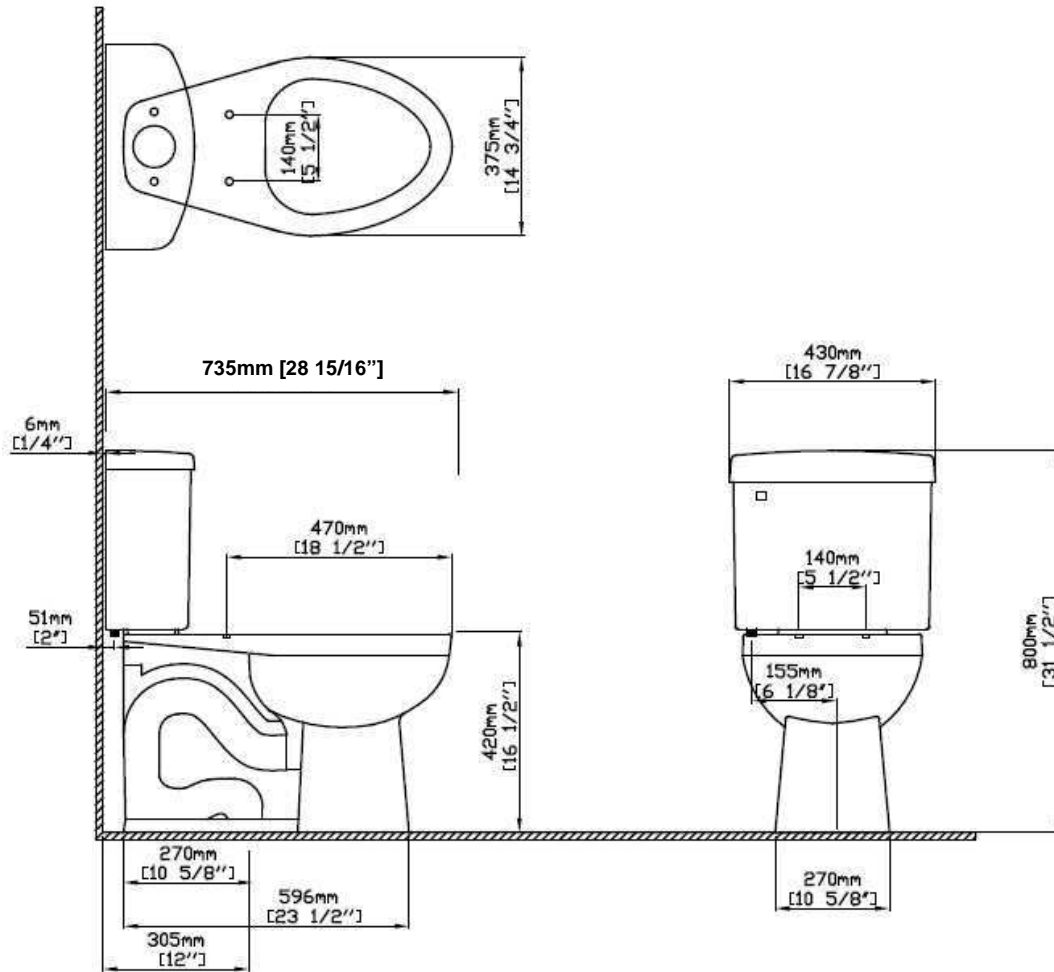

Chair-Height Elongated Bowl 6137.128 & Tank 6137.028

Technical information:

Fixture		Included components:		
Configuration	2PC Elongated bowl & tank	Bowl	6137.128.xx	
Flushing volume	1.28 gpf / 4.8 lpf	Tank	6137.028.xx	
Passageway	2 1/8"	Silent Close Seat	9400.490.xx	
Seat post hole centers	5 1/2"	Valve Kit	9400.505.00	
Fixture		Weight		
Bowl	L 28 15/16" x W 14 3/4" x H 16 1/2"	52	Trip Lever	9400.126.xx
Tank	L 7 1/2" x W 17 5/16" x H 15 1/8"	24	Bolt caps	9400.170.xx
			Tank lid	6137.025.xx

Product diagram:

These measurements are subject of change or cancellation. No responsibility will be assumed for use of superseded or voided pages.