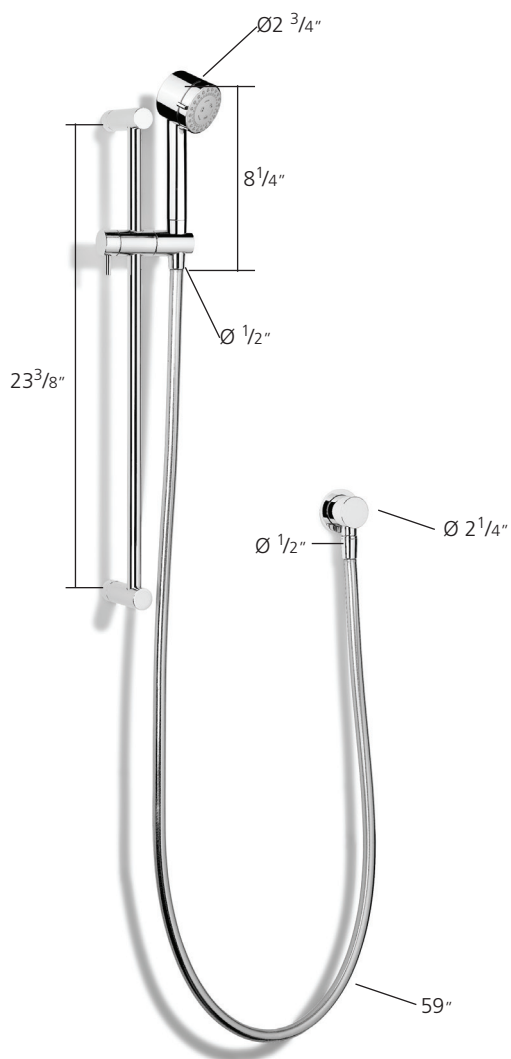

## V170A-B Slider rail kit B

Kit includes:

V164-A	Wall outlet
V183	59" hose
V185	Hand Shower
V170	Slider

Finishes: Chrome, Satin Nickel  
Feeds: 1/2"

UK and Worldwide Customer Service Team:  
+44 (0)121 766 4200  
[www.samuel-heath.co.uk](http://www.samuel-heath.co.uk)