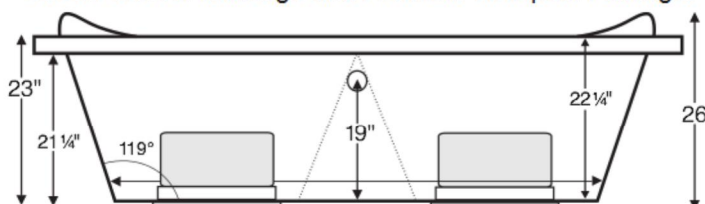

Eros

71" x 71" x 23"

Installation:

Drop-in

cannot be undermounted

Not recommended as a tub / shower combination.

Eros features a textured bottom.

Numbered locations on tub deck are possible Fill-Flush, Hand-Held Shower or Breda locations. Shown with Air Massage and Premium Whirlpool Package.

IMPORTANT:
Air baths and tubs with a pre-leveled foam base or frame system add 2-3" to overall tub height.

GENERAL SPECIFICATIONS:

Material	Acrylic
Plumbed Weight	200 lbs / 90.80 kg
Soaker Weight	125 lbs / 56.75 kg
Average Fill	45 gal to above jet level
Maximum Fill	137 gal to overflow