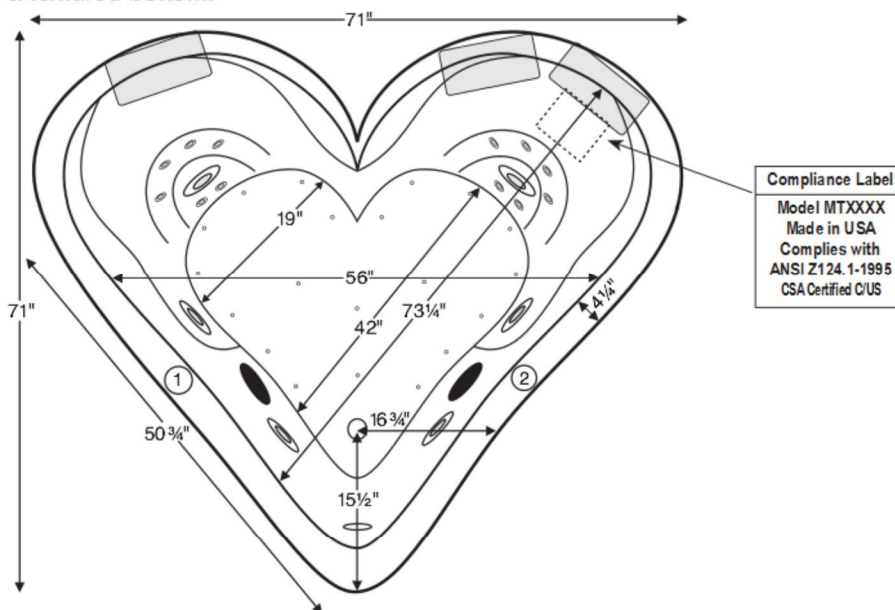

Eros

71" x 71" x 23"

Installation:

Drop-in

cannot be undermounted

Not recommended as a tub / shower combination.

Eros features a textured bottom.

Numbered locations on tub deck are possible Fill-Flush, Hand-Held Shower or Breda locations. Shown with Air Massage and Premium Whirlpool Package.

IMPORTANT:
Air baths and tubs with a pre-leveled foam base or frame system add 2-3" to overall tub height.

GENERAL SPECIFICATIONS:

Material	Acrylic
Plumbed Weight	200 lbs / 90.80 kg
Soaker Weight	125 lbs / 56.75 kg
Average Fill	45 gal to above jet level
Maximum Fill	137 gal to overflow